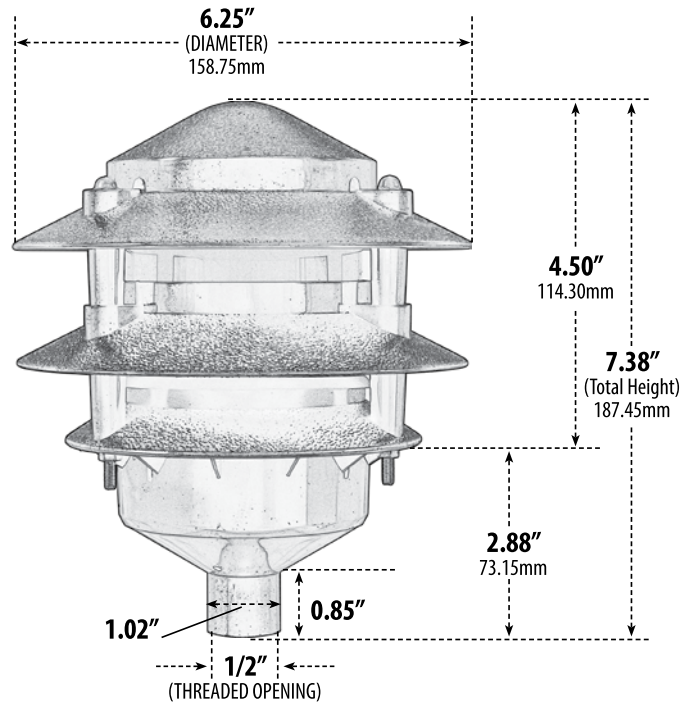

LV-LED5000

THREE-TIER PAGODA LIGHT

PATH, WALKWAY AND AREA LIGHTING

- ▶ **Material:** Plastic
- ▶ **Lens:** Frosted, Acrylic Lens
- ▶ **Lamp:** JC Bi-Pin Base (2.5W Maximum)

| MODEL NUMBER | TOP DIA. | BOTTOM DIA. | LAMP TYPE | ILLUMINANT TYPE | WATTS (W) | VOLTS (V) | LAMP(S) INCLUDED? |
|-------------------|----------|-------------|-----------|-----------------|-----------|-----------|-------------------|
| LV5000-LED2.5 | 6" | 1/2" | JC-LED | LED | 2.5 | 12 | YES |
| LV5000-LED2.5-AMB | 6" | 1/2" | JC-LED | LED | 3.0 | 12 | YES |

- ▶ **Amber Lamp:** Silicone G4 Bi-Pin (Turtle Friendly)
- ▶ **Riser & Spike Not Included**
- ▶ **Connector Available:** P-CN01 (sold separately)
- ▶ **1/2" Threaded Base Opening**
- ▶ **Available Finish:** Black

Overall Dimensions:
7.38"H x 6.25"W x 6.25"D

Weight: 1.00 lbs
Approximate Wire Length: 8"
Pagoda Head Only
(No Stem or Ground Spike Included)

Box Dimensions:
7.88"H x 6.25"W x 6.25"D

DABMAR
LIGHTING

DABMAR LIGHTING INCORPORATED