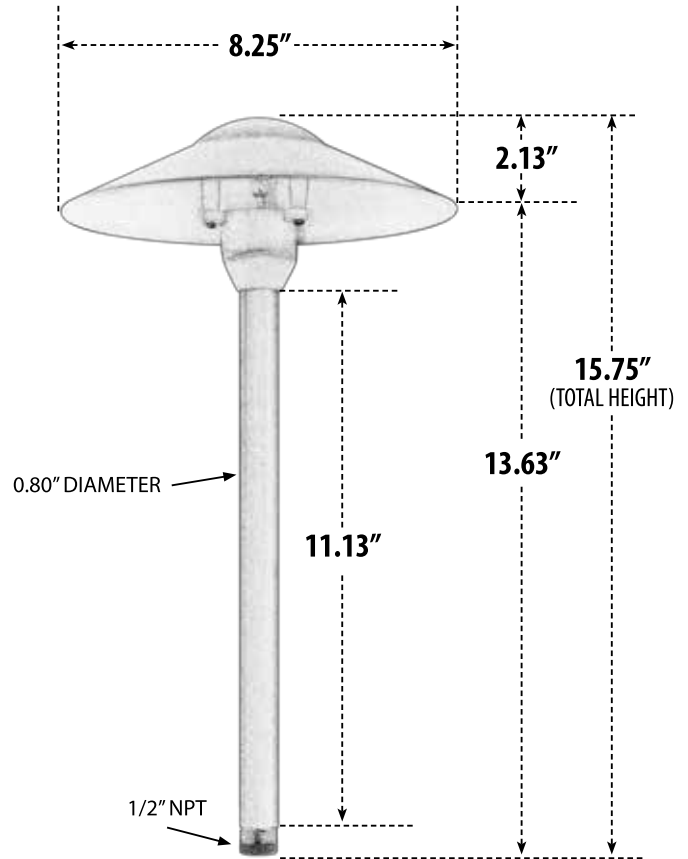

LV214

PATH, WALKWAY AND AREA LIGHT

- ▶ **Material:** Powder Coated Cast Aluminum
- ▶ **Lens:** White Reflector with Clear Plastic Diffuser
- ▶ **Lamp:** 93/1156 Base (20W Maximum) Available in 30K or 64K (LED)

MODEL NUMBER	LAMP TYPE	ILLUMINANT TYPE	WATTS (W)	VOLTS (V)	LAMP(S) INCLUDED?
LV214	93/1156	HALOGEN	21	12	YES
LV-LED214	BAYONET LED	48 LEDs	3.0	12	YES

Pre-wired with UL Listed Direct Burial Wire/Cable

- ▶ 1/2" NPT
- ▶ **Ground Spike Included for Installation**
- ▶ **Connector Available:** P-CN01 (sold separately)
- ▶ **Available Finish:** Black, Bronze, Green, Verde Green
- ▶ **ETL Approved**

Overall Dimensions:
15.75" H x 8.25" W x 8.25" D

Maximum Height: 15.75"
Width: 8.25"
Maximum Depth: 8.25"

Weight: 1.00 lbs
Approximate Wire Length: 34"
Box Dimensions: 9.00"H x 8.75"W x 3.75"D

DABMAR
LIGHTING