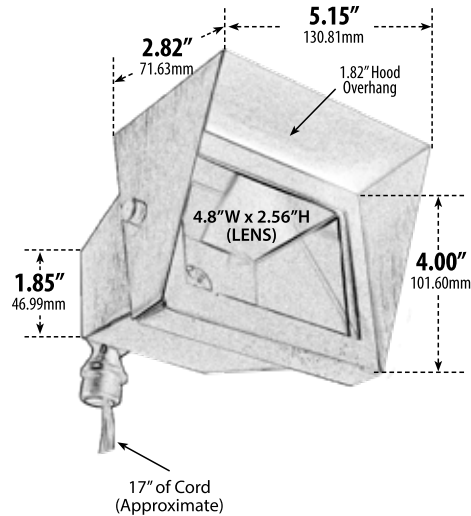

## AREA FLOOD LIGHT WITH HOOD

- ▶ **Material:** Brass
- ▶ **Lens:** Clear, Heat Resistant, Tempered Glass
- ▶ **Lamp:** JC Bi-Pin Base (50W Maximum) Available in 30K or 64K (LED)

MODEL NUMBER	LAMP TYPE	ILLUMINANT TYPE	WATTS (W)	VOLTS (V)	LAMP(S) INCLUDED?
LV117	JC	HALOGEN	20	12	YES
LV-LED117	JC-LED	LED	2.5	12	YES
LV-LED117-AMB	JC-LED	LED	3.0	12	YES

Maximum Height: 8.00"  
 Minimum Height: 4.50"  
 Width: 5.15"  
 Maximum Depth: 7.00"  
 Minimum Depth: 5.50"

Weight: 1.4 lbs  
 Approximate Wire Length: 17.0"  
 Box Dimensions:  
 5.63"W x 7.50"H x 5.38"D