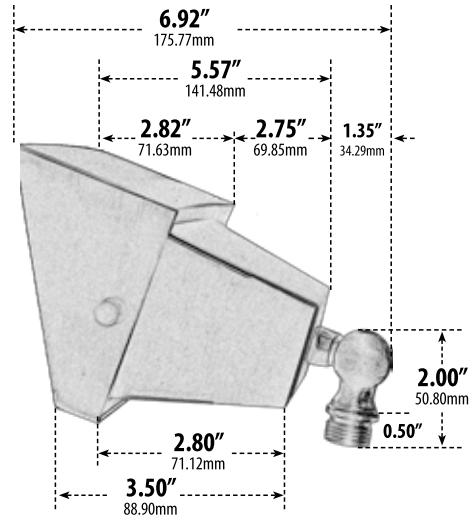

# LV117

## AREA FLOOD LIGHT WITH HOOD

- ▶ **Material:** Brass
- ▶ **Lens:** Clear, Heat Resistant, Tempered Glass
- ▶ **Lamp:** JC Bi-Pin Base (50W Maximum) Available in 30K or 64K (LED)

MODEL NUMBER	LAMP TYPE	ILLUMINANT TYPE	WATTS (W)	VOLTS (V)	LAMP(S) INCLUDED?
LV117	JC	HALOGEN	20	12	YES
LV-LED117	JC-LED	LED	2.5	12	YES
LV-LED117-AMB	JC-LED	LED	3.0	12	YES

Maximum Height: 8.00"  
 Minimum Height: 4.50"  
 Width: 5.15"  
 Maximum Depth: 7.00"  
 Minimum Depth: 5.50"

Weight: 1.4 lbs  
 Approximate Wire Length: 17.0"  
 Box Dimensions:  
 5.63"W x 7.50"H x 5.38"D