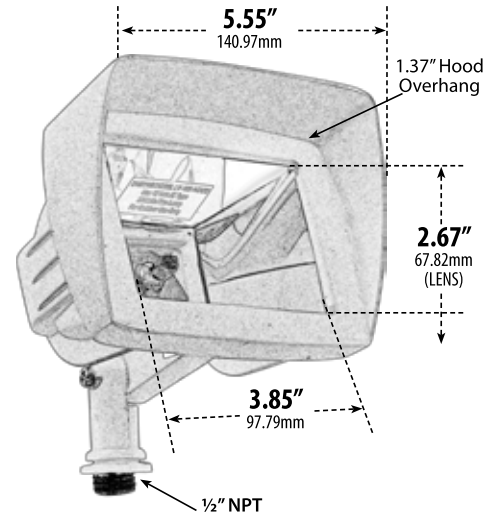

LV105-HOOD

AREA FLOOD LIGHT WITH HOOD

- ▶ **Material:** Powder Coated Cast Aluminum
- ▶ **Lens:** Clear, Heat Resistant, Tempered Glass
- ▶ **Lamp:** JC Bi-Pin Base (50W Maximum) Available in 30K or 64K (LED)

- ▶ **Amber Lamp:** Silicone G4 Bi-Pin (Turtle Friendly)
- ▶ **Adjustable Knuckle with 1/2" NPT**
- ▶ **Ground Spike Included for Installation**
- ▶ **Connector Available:** P-CN01 (sold separately)
- ▶ **Available Finish:** Black, White, Bronze, Green, Verde Green
- ▶ **ETL Approved**

Overall Dimensions: 6.00"H x 5.55"W x 5.55"D

Maximum Height: 6.00"

Minimum Height: 5.50"

Width: 5.55"

Maximum Depth: 5.50"

Minimum Depth: 4.00"

Weight: 1.0 lbs

Approximate Wire Length: 15.0"