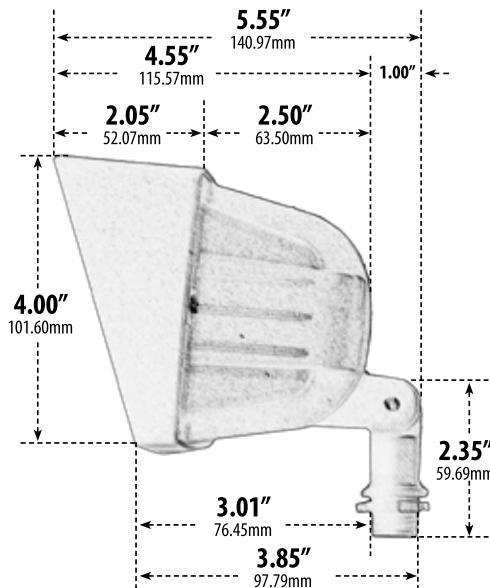

LV105-HOOD

AREA FLOOD LIGHT WITH HOOD

- ▶ **Material:** Powder Coated Cast Aluminum
- ▶ **Lens:** Clear, Heat Resistant, Tempered Glass
- ▶ **Lamp:** JC Bi-Pin Base (50W Maximum) Available in 30K or 64K (LED)

MODEL NUMBER	LAMP TYPE	ILLUMINANT TYPE	WATTS (W)	VOLTS (V)	LAMP(S) INCLUDED?
LV105-HOOD	JC	HALOGEN	20	12	YES
LV-LED105-HOOD	JC-LED	LED	4.0	12	YES
LV-LED105-HOOD-AMB	JC-LED	LED	3.0	12	YES

Pre-wired with UL Listed Direct Burial Wire/Cable

- ▶ **Amber Lamp:** Silicone G4 Bi-Pin (Turtle Friendly)
- ▶ **Adjustable Knuckle with 1/2" NPT**
- ▶ **Ground Spike Included for Installation**
- ▶ **Connector Available:** P-CN01 (sold separately)
- ▶ **Available Finish:** Black, White, Bronze, Green, Verde Green
- ▶ **ETL Approved**

Overall Dimensions: 6.00"H x 5.55"W x 5.55"D

Maximum Height: 6.00"

Minimum Height: 5.50"

Width: 5.55"

Maximum Depth: 5.50"

Minimum Depth: 4.00"

Weight: 1.0 lbs

Approximate Wire Length: 15.0"