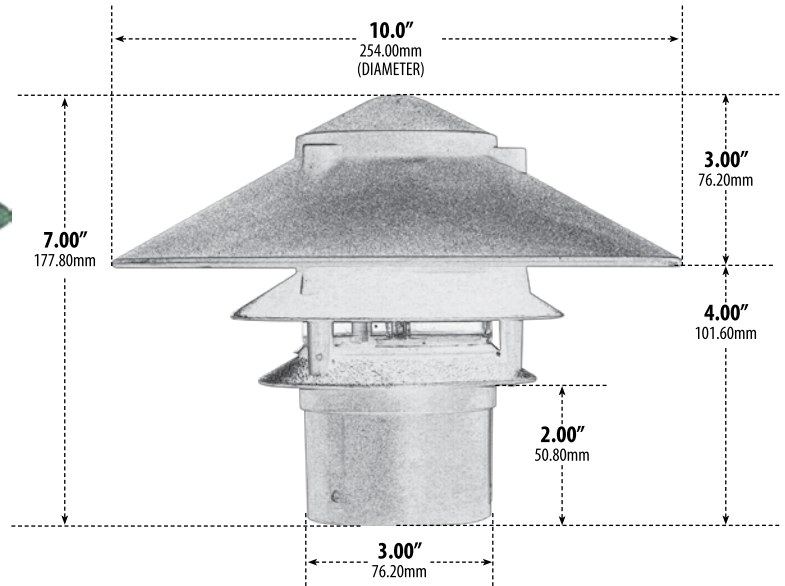

# LV104

## THREE-TIER PAGODA LIGHT PATH, WALKWAY AND AREA LIGHTING

- ▶ **Material:** Powder Coated Cast Aluminum
- ▶ **Lens:** Frosted, Heat Resistant, Tempered Glass
- ▶ **Lamp:** JC Bi-Pin Base (50W Maximum) Available in 30K or 64K (LED)

- ▶ **Amber Lamp:** Silicone G4 Bi-Pin (Turtle Friendly)
- ▶ **Connector Available:** P-CN01 (sold separately)
- ▶ **Available Finish:** Black, Green, Verde Green
- ▶ **ETL Approved**

Overall Dimensions:  
7.00"H x 10.00"W x 10.00"D

Weight: 2.00 lbs  
Approximate Wire Length: 18.00"  
Pagoda Head Only  
(No Post or Ground Spike Included)

**DABMAR**  
LIGHTING

DABMAR LIGHTING INCORPORATED

320 Graves Ave . Oxnard, CA 93030 . 805.604.9090 . f: 805.604.9050 . www.dabmar.com  
4693 19th Street Ct E . Bradenton, FL 34203