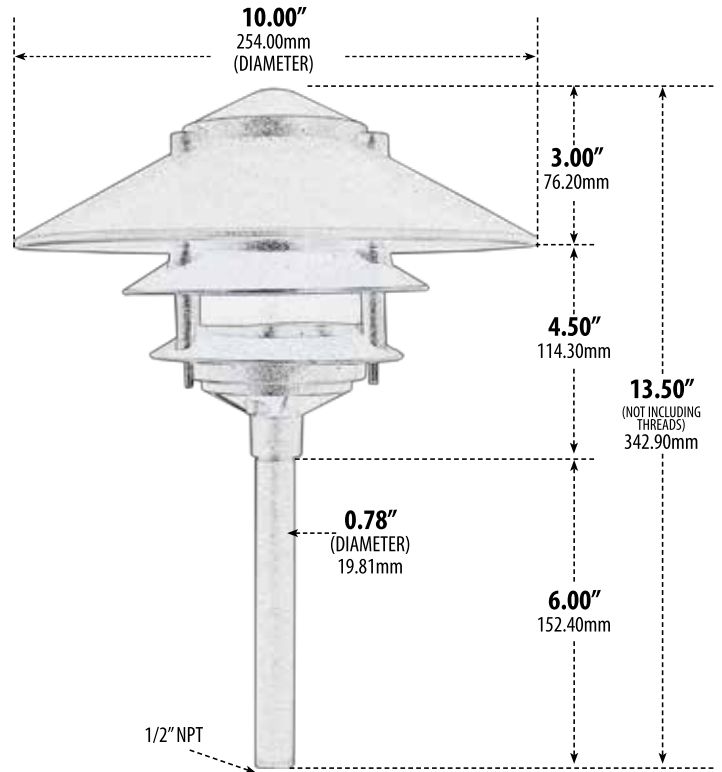

# LV103

## THREE-TIER PAGODA LIGHT PATH, WALKWAY AND AREA LIGHTING

- ▶ **Material:** Powder Coated Cast Aluminum
- ▶ **Lens:** Frosted, Heat Resistant, Tempered Glass
- ▶ **Lamp:** JC Bi-Pin Base (50W Maximum) Available in 30K or 64K (LED)

- ▶ **Amber Lamp:** Silicone G4 Bi-Pin (Turtle Friendly)
- ▶ **6" Riser Included**
- ▶ **1/2" NPT**
- ▶ **Ground Spike Included for Installation**
- ▶ **Connector Available:** P-CN01 (sold separately)
- ▶ **Available Finish:** Black, Green, Verde Green
- ▶ **ETL Approved**

Overall Dimensions:  
14.00"H x 10.00"W x 10.00"D

Weight: 1.80 lbs  
Approximate Wire Length: 18"  
Box Dimensions: 7.00"H x 10.00"W x 9.88"D

DABMAR LIGHTING INCORPORATED

320 Graves Ave . Oxnard, CA 93030 . 805.604.9090 . f: 805.604.9050 . www.dabmar.com  
4693 19th Street Ct E . Bradenton, FL 34203