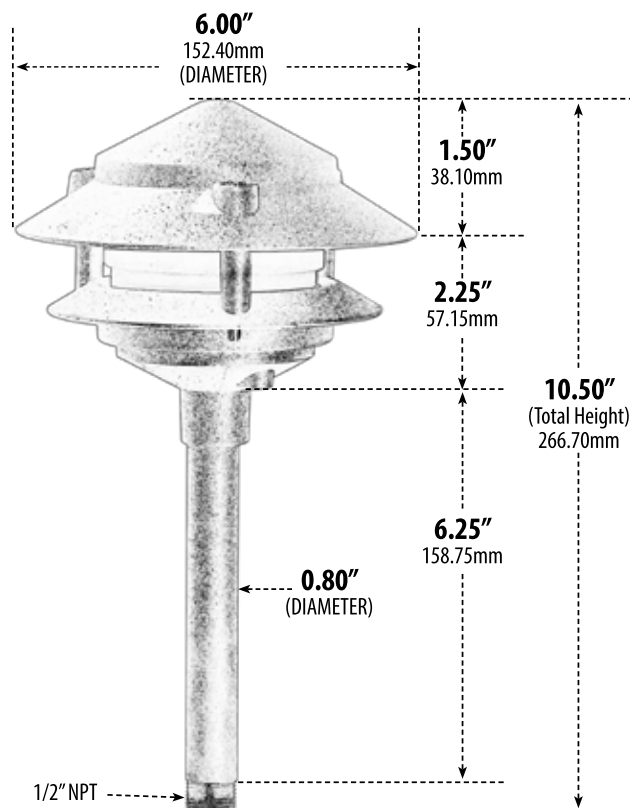

# LV102S

## TWO-TIER PAGODA LIGHT PATH, WALKWAY AND AREA LIGHTING

- ▶ **Material:** Powder Coated Cast Aluminum
- ▶ **Lens:** Frosted, Heat Resistant, Tempered Glass
- ▶ **Lamp:** JC Bi-Pin Base (50W Maximum) Available in 30K or 64K (LED)

- ▶ **Amber Lamp:** Silicone G4 Bi-Pin (Turtle Friendly)
- ▶ **6" Riser Included**
- ▶ **1/2" NPT**
- ▶ **Ground Spike Included for Installation**
- ▶ **Connector Available:** P-CN01 (sold separately)
- ▶ **Available Finish:** Black, Bronze, Green, Verde Green
- ▶ **ETL Approved**

Overall Dimensions:  
10.50"H x 6.00"W x 6.00"D

Weight: 1.40 lbs  
Approximate Wire Length: 22.00"  
Box Dimensions: 6.63"H x 7.13"W x 6.00"D

**DABMAR**  
LIGHTING

DABMAR LIGHTING INCORPORATED

320 Graves Ave . Oxnard, CA 93030 . 805.604.9090 . f: 805.604.9050 . www.dabmar.com  
4693 19th Street Ct E . Bradenton, FL 34203