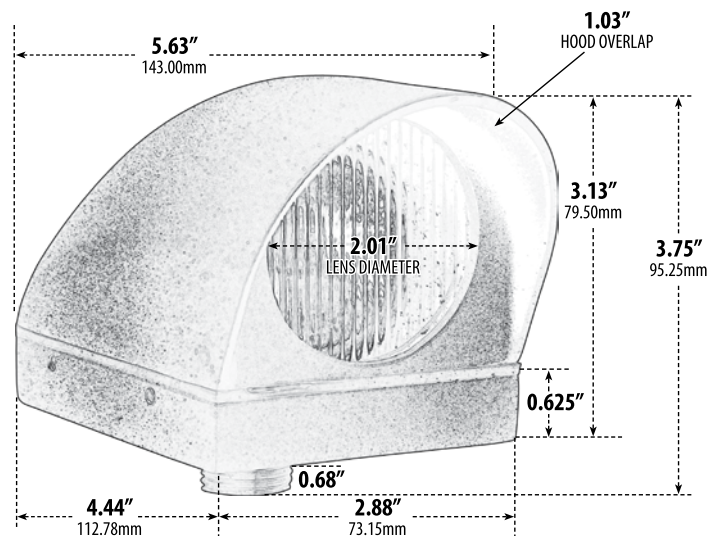

## SURFACE MOUNT BRICK, STEP, WALL AND DECK LIGHT

- ▶ **Material:** Brass
- ▶ **Lens:** Heat Resistant, Tempered Glass
- ▶ **Lamp:** MR16 Bi-Pin Base (35W Maximum) Available in 27K or 65K (LED)

MODEL NUMBER	LAMP TYPE	ILLUMINANT TYPE	WATTS (W)	VOLTS (V)	LAMP(S) INCLUDED?
LV73	MR16	HALOGEN	20	12	YES
LV73-LED3	MR16-LED	LED	3	12	YES
LV73-LED5	MR16-LED	LED	5	12	YES
LV73-LED7	MR16-LED	LED	7	12	YES
LV73-LED4-RGBW	MR16-LED	LED	4	12	YES

- ▶ **Available Color:** Antique Brass, Antique Bronze
- ▶ **RGBW Lamp Requires/Remote:** P-RMT-MR16-LED-4W-MC (sold separately)
- ▶ **Connector Available:** P-CN01 (sold separately)
- ▶ **ETL Approved**

Overall Dimensions: 3.75"H x 2.88"W x 5.50"D

Weight: 2.00 lbs.

Approximate Wire Length: 22.00"

Box Dimensions: 9.00"H x 4.50"W x 3.25"D

Lamp Included

**DABMAR**  
LIGHTING

DABMAR LIGHTING INCORPORATED

320 Graves Ave . Oxnard, CA 93030 . 805.604.9090 . f: 805.604.9050 . www.dabmar.com  
4693 19th Street Ct E . Bradenton, FL 34203