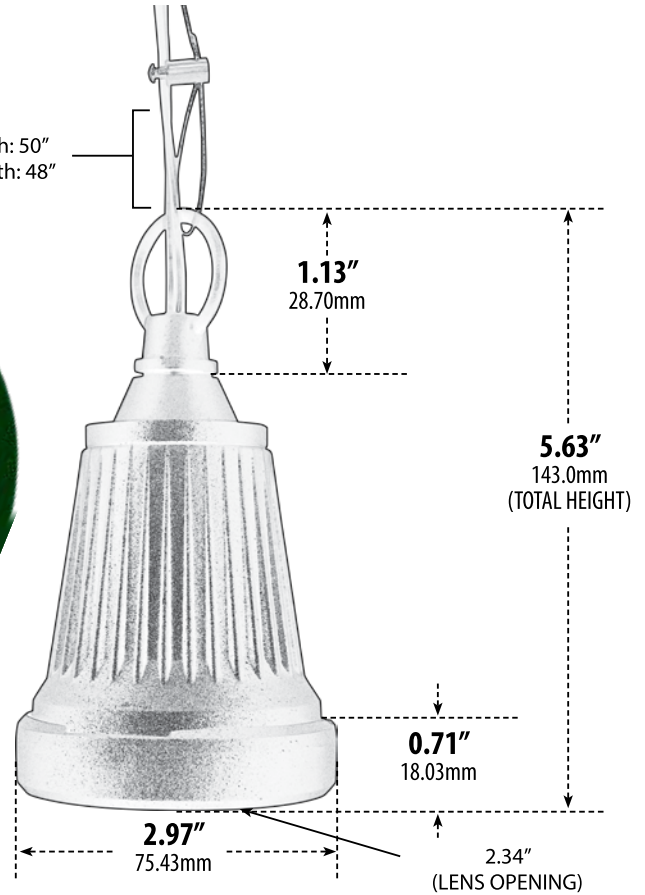

LV304

TREE LIGHT

Approx. Wire Length: 50"
Approx. Cable Length: 48"

- ▶ **Material:** Powder Coated Cast Aluminum
- ▶ **Lens:** Clear, Heat Resistant, Tempered Glass
- ▶ **Lamp:** MR16 Bi-Pin Base (50W Maximum) Available in 27K or 65K (LED)

MODEL NUMBER	LAMP TYPE	ILLUMINANT TYPE	WATTS (W)	VOLTS (V)	LAMP(S) INCLUDED?
LV304	MR16	HALOGEN	20	12	YES
LV304-LED3	MR16-LED	LED	3	12	YES
LV304-LED5	MR16-LED	LED	5	12	YES
LV304-LED7	MR16-LED	LED	7	12	YES
LV304-LED4-RGBW	MR16-LED	LED	4	12	YES

- ▶ **Available Color:** Green
- ▶ **Chain and Wire/Cable Included**
- ▶ **RGBW Lamp Requires/Remote:** P-RMT-MR16-LED-4W-MC (sold separately)
- ▶ **Connector Available:** P-CN01 (sold separately)
- ▶ **ETL Approved**

Overall Dimensions:
5.63"H x 2.97"W x 2.97"D

Weight: 0.6 lbs
Box Dimensions: 5.75"H x 3.13"W x 3.19"D

DABMAR
LIGHTING

DABMAR LIGHTING INCORPORATED

320 Graves Ave . Oxnard, CA 93030 . 805.604.9090 . f: 805.604.9050 . www.dabmar.com
4693 19th Street Ct E . Bradenton, FL 34203