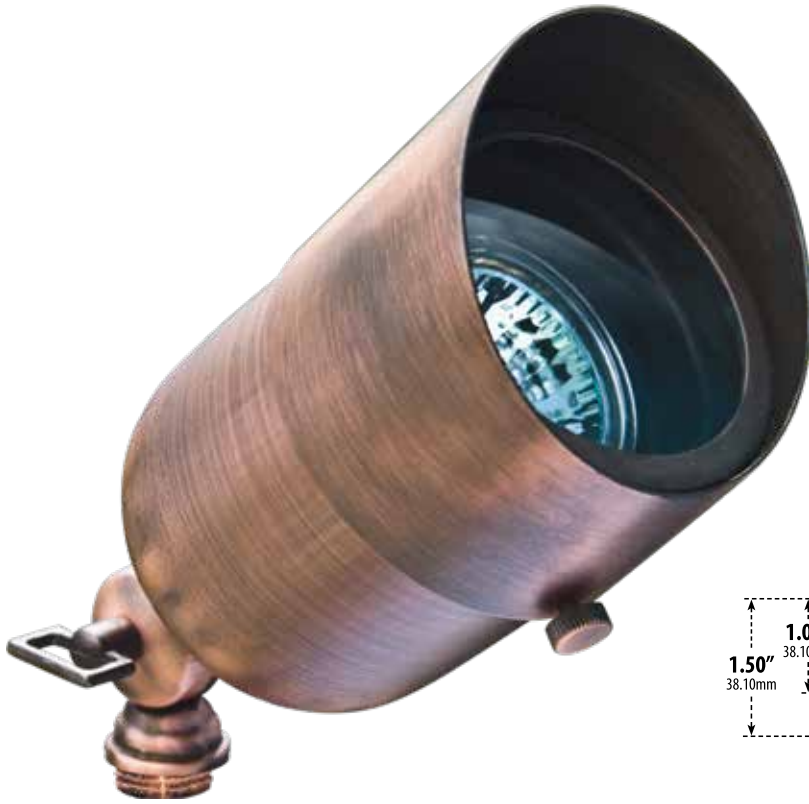

LV29-HOOD

DIRECTIONAL SPOT LIGHT WITH HOOD

- ▶ **Material:** Brass
- ▶ **Lens:** Clear, Heat Resistant, Tempered Glass
- ▶ **Lamp:** MR16 Bi-Pin Base (35W Maximum) Available in 27K or 65K

MODEL NUMBER	LAMP TYPE	ILLUMINANT TYPE	WATTS (W)	VOLTS (V)	LAMP(S) INCLUDED?
LV29-HOOD	MR16	HALOGEN	20	12	YES
LV29-HOOD-LED3	MR16-LED	LED	3	12	YES
LV29-HOOD-LED5	MR16-LED	LED	7	12	YES
LV29-HOOD-LED7	MR16-LED	LED	7	12	YES
LV29-HOOD-LED4-RGBW	MR16-LED	LED	7	12	YES

Pre-wired with UL Listed Direct Burial Wire/Cable

- ▶ **Adjustable Knuckle with 1/2" NPT**
- ▶ **Ground Spike Included for Installation**
- ▶ **Connector Available:** P-CN01 (sold separately)
- ▶ **Available Finish:** Copper, Antique Brass, Antique Bronze, Acid Green
- ▶ **RGBW Lamp Requires/Remote:** P-RMT-MR16-LED-4W-MC (sold separately)
- ▶ **ETL Approved**

Overall Dimensions:
3.25"H x 2.88"W x 6.40"D

Maximum Height: 7.50"
Minimum Height: 4.00"
Maximum Depth: 6.50"
Minimum Depth: 3.50"

Weight: 1.00 lbs
Approximate Wire Length: 17"
Box Dimensions:
8.75"H x 4.50"W x 3.25"D