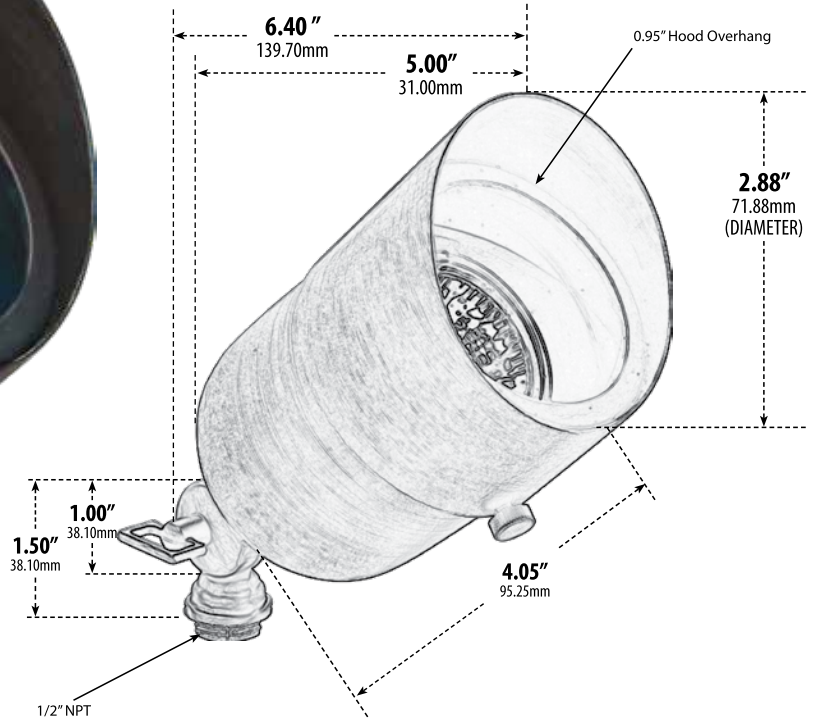

LV29-HOOD

DIRECTIONAL SPOT LIGHT WITH HOOD

- ▶ **Material:** Brass
- ▶ **Lens:** Clear, Heat Resistant, Tempered Glass
- ▶ **Lamp:** MR16 Bi-Pin Base (35W Maximum) Available in 27K or 65K

MODEL NUMBER	LAMP TYPE	ILLUMINANT TYPE	WATTS (W)	VOLTS (V)	LAMP(S) INCLUDED?
LV29-HOOD	MR16	HALOGEN	20	12	YES
LV29-HOOD-LED3	MR16-LED	LED	3	12	YES
LV29-HOOD-LED5	MR16-LED	LED	7	12	YES
LV29-HOOD-LED7	MR16-LED	LED	7	12	YES
LV29-HOOD-LED4-RGBW	MR16-LED	LED	7	12	YES

Pre-wired with UL Listed Direct Burial Wire/Cable

- ▶ **Adjustable Knuckle with 1/2" NPT**
- ▶ **Ground Spike Included for Installation**
- ▶ **Connector Available:** P-CN01 (sold separately)
- ▶ **Available Finish:** Copper, Antique Brass, Antique Bronze, Acid Green
- ▶ **RGBW Lamp Requires/Remote:** P-RMT-MR16-LED-4W-MC (sold separately)
- ▶ **ETL Approved**

Overall Dimensions:
3.25"H x 2.88"W x 6.40"D

Maximum Height: 7.50"
Minimum Height: 4.00"
Maximum Depth: 6.50"
Minimum Depth: 3.50"

Weight: 1.00 lbs
Approximate Wire Length: 17"
Box Dimensions:
8.75"H x 4.50"W x 3.25"D