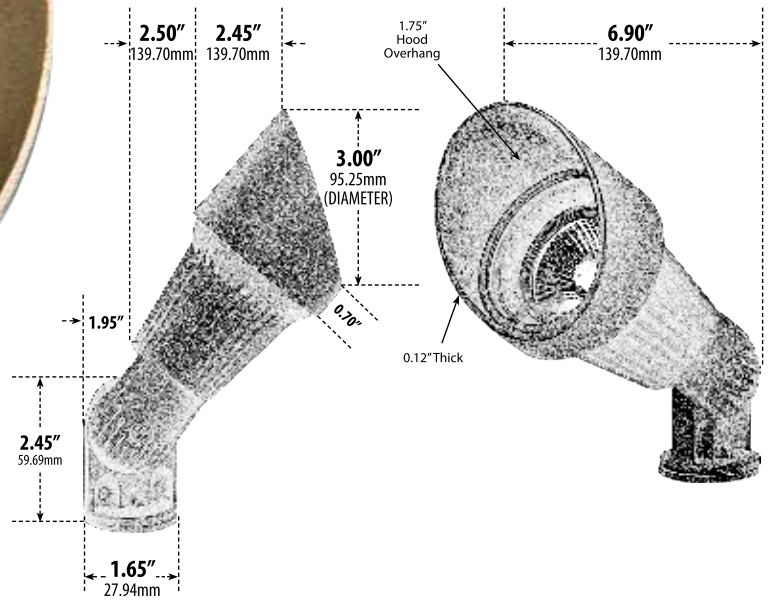

LV26

DIRECTIONAL SPOT LIGHT WITH HOOD

- ▶ **Material:** Cast Brass
- ▶ **Lens:** Clear, Heat Resistant, Tempered Glass
- ▶ **Lamp:** MR16 Bi-Pin Base (50W Maximum) Available in 27K or 65K

MODEL NUMBER	LAMP TYPE	ILLUMINANT TYPE	WATTS (W)	VOLTS (V)	LAMP(S) INCLUDED?
LV26	MR16	HALOGEN	20	12	YES
LV26-LED3	MR16-LED	LED	3	12	YES
LV26-LED5	MR16-LED	LED	5	12	YES
LV26-LED7	MR16-LED	LED	7	12	YES
LV26-LED4-RGBW	MR16-LED	LED	4	12	YES

Pre-wired with UL Listed Direct Burial Wire/Cable

- ▶ **Adjustable Knuckle with 1/2" NPT**
- ▶ **Connector Available:** P-CN01 (sold separately)
- ▶ **Solid Brass Spike Included**
- ▶ **Available Finish:** Natural Brass
- ▶ **RGBW Lamp Requires/Remote:** P-RMT-MR16-LED-4W-MC (sold separately)
- ▶ **ETL Approved**

Overall Dimensions:

5.00"H x 3.00"W x 7.00"D

Maximum Height: 8.00"

Minimum Height: 4.00"

Maximum Depth: 7.00"

Minimum Depth: 3.00"

Weight: 2.00

Approximate Wire Length: 20"

Box Dimensions:

8.25"H x 3.38"W x 3.00"D

DABMAR
LIGHTING

DABMAR LIGHTING INCORPORATED

320 Graves Ave . Oxnard, CA 93030 . 805.604.9090 . f: 805.604.9050 . www.dabmar.com

4693 19th Street Ct E . Bradenton, FL 34203