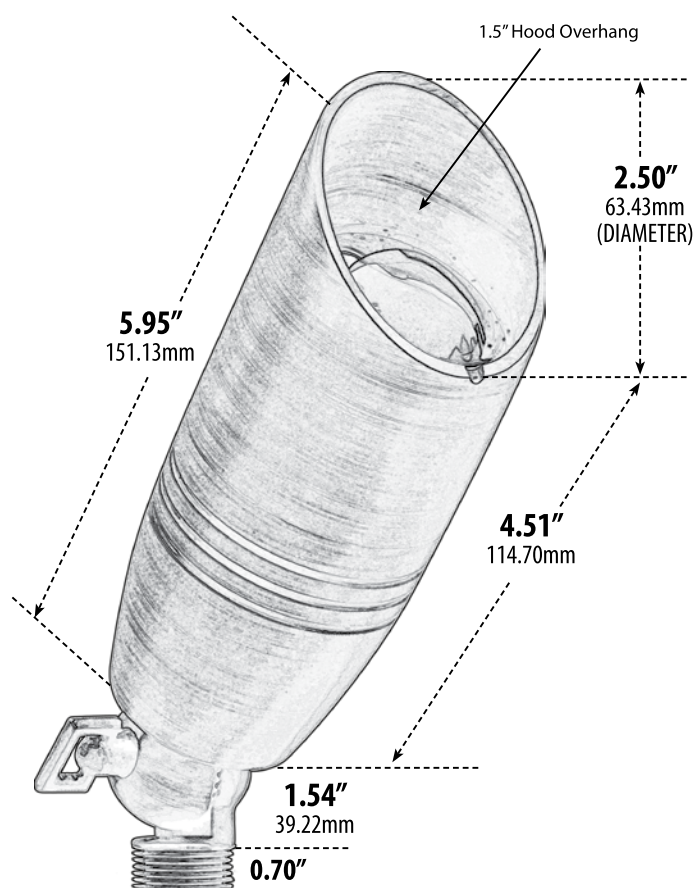

# LV235

## DIRECTIONAL SPOT LIGHT WITH HOOD

- ▶ **Material:** Brass
- ▶ **Lens:** Clear, Convex, Heat Resistant, Tempered Glass
- ▶ **Lamp:** MR16 Bi-Pin Base (50W Maximum) Available in 27K or 65K (LED)

MODEL NUMBER	LAMP TYPE	ILLUMINANT TYPE	WATTS (W)	VOLTS (V)	LAMP(S) INCLUDED?
LV235	MR16	HALOGEN	20	12	YES
LV235-LED3	MR16-LED	LED	3	12	YES
LV235-LED5	MR16-LED	LED	5	12	YES
LV235-LED7	MR16-LED	LED	7	12	YES
LV235-LED4-RGBW	MR16-LED	LED	4	12	YES

Pre-wired with UL Listed Direct Burial Wire/Cable

- ▶ **Adjustable Knuckle with 1/2" NPT**
- ▶ **Ground Spike Included for Installation**
- ▶ **RGBW Lamp Requires/Remote:** P-RMT-MR16-LED-4W-MC (sold separately)
- ▶ **Connector Available:** P-CN01 (sold separately)
- ▶ **Available Finish:** Polished Brass, Weathered Brass
- ▶ **ETL Approved**

Overall Dimensions:  
8.25"H x 2.25"W x 7.5"D

Maximum Height: 8.25"  
Minimum Height: 2.5"  
Width: 2.25"  
Maximum Depth: 7.5"  
Minimum Depth: 3.0"

Weight: 1.0 lbs

Box Dimensions: 9.0"W x 3.00"H x 4.50"D