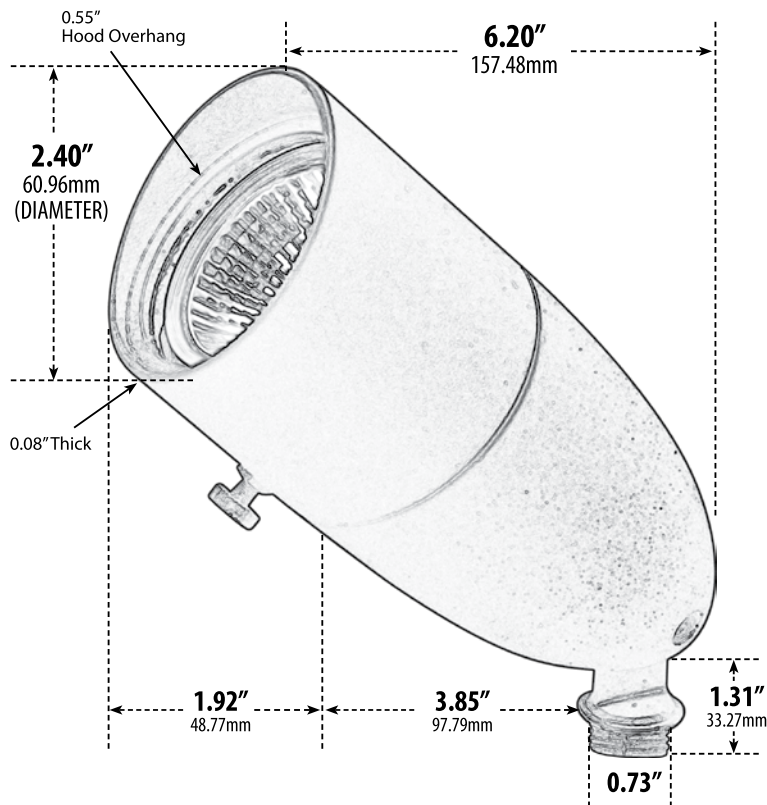

# LV231

## DIRECTIONAL SPOT LIGHT

- ▶ **Material:** Brass
- ▶ **Lens:** Clear, Heat Resistant, Tempered Glass
- ▶ **Lamp:** MR16 Bi-Pin Base (50W Maximum) Available in 27K or 65K (LED)

MODEL NUMBER	LAMP TYPE	ILLUMINANT TYPE	WATTS (W)	VOLTS (V)	LAMP(S) INCLUDED?
LV231	MR16	HALOGEN	20	12	YES
LV231-LED3	MR16-LED	LED	3	12	YES
LV231-LED5	MR16-LED	LED	5	12	YES
LV231-LED7	MR16-LED	LED	7	12	YES
LV231-LED4-RGBW	MR16-LED	LED	4	12	YES

Pre-wired with UL Listed Direct Burial Wire/Cable

- ▶ **Adjustable Knuckle with 1/2" NPT**
- ▶ **Ground Spike Included for Installation**
- ▶ **RGBW Lamp Requires/Remote:** P-RMT-MR16-LED-4W-MC (sold separately)
- ▶ **Connector Available:** P-CN01 (sold separately)
- ▶ **Available Finish:** Antique Brass, Antique Bronze
- ▶ **ETL Approved**

Overall Dimensions:  
7.48"H x 2.41"W x 6.20"D

Maximum Height: 7.48"  
Width: 2.41"  
Maximum Depth: 6.20"

Weight: 0.80 lbs  
Approximate Wire Length:  
Box Dimensions:  
4.00"H x 10.00"W x 4.00"D

**DABMAR**  
LIGHTING