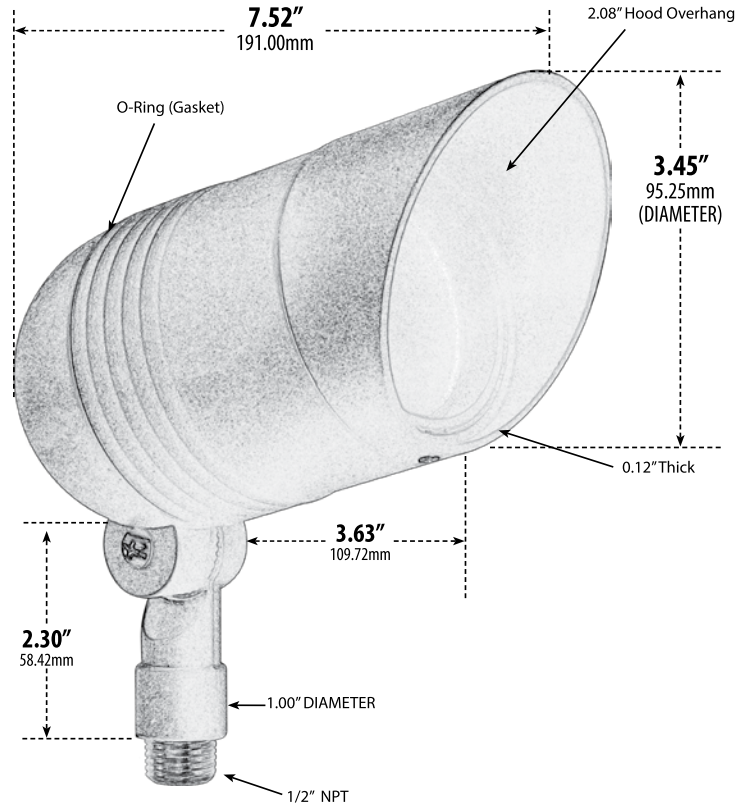

LV202

DIRECTIONAL SPOT LIGHT WITH HOOD

- ▶ **Material:** Powder Coated Cast Aluminum
- ▶ **Lens:** Clear, Heat Resistant, Tempered Glass
- ▶ **Lamp:** MR16 Bi-Pin Base (75W Maximum) Available in 27K or 65K (LED)

MODEL NUMBER	LAMP TYPE	ILLUMINANT TYPE	WATTS (W)	VOLTS (V)	LAMP(S) INCLUDED?
LV202	MR16	HALOGEN	20	12	YES
LV202-LED3	MR16-LED	LED	3	12	YES
LV202-LED7	MR16-LED	LED	5	12	YES
LV202-LED7	MR16-LED	LED	7	12	YES
LV202-LED4-RGBW	MR16-LED	LED	4	12	YES

Pre-wired with UL Listed Direct Burial Wire/Cable

- ▶ **Adjustable Knuckle with 1/2" NPT**
- ▶ **Ground Spike Included for Installation**
- ▶ **RGBW Lamp Requires/Remote:** P-RMT-MR16-LED-4W-MC (sold separately)
- ▶ **Connector Available:** P-CN01 (sold separately)
- ▶ **Available Finish:** Black, Verde Green
- ▶ **ETL Approved**

Overall Dimensions:
9.00"H x 3.45"W x 7.52"D

Maximum Height: 9.50"
Minimum Height: 5.75"
Width: 3.45"
Maximum Depth: 7.50"
Minimum Depth: 5.25"

Weight: 1.40
Approximate Wire Length: 11.00"
Box Dimensions:
7.88"H x 5.13"W x 3.50"D