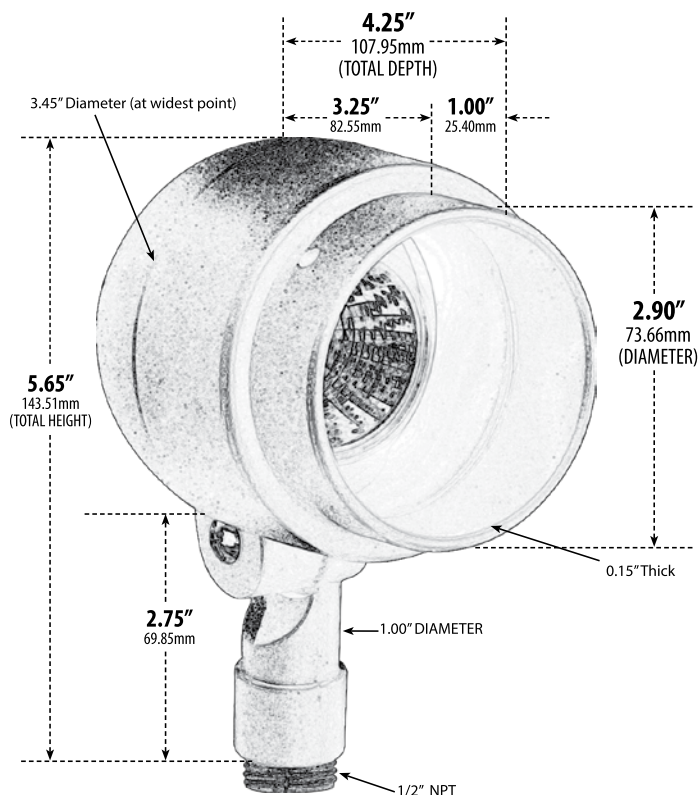

# LV201

## DIRECTIONAL SPOT LIGHT

- ▶ **Material:** Powder Coated Cast Aluminum
- ▶ **Lens:** Clear, Heat Resistant, Tempered Glass
- ▶ **Lamp:** MR16 Bi-Pin Base (75W Maximum)

MODEL NUMBER	LAMP TYPE	ILLUMINANT TYPE	WATTS (W)	VOLTS (V)	LAMP(S) INCLUDED?
LV201	MR16	HALOGEN	20	12	YES
LV201-LED3	MR16-LED	LED	3	12	YES
LV201-LED5	MR16-LED	LED	7	12	YES
LV201-LED7	MR16-LED	LED	7	12	YES
LV201-LED4-RGBW	MR16-LED	LED	7	12	YES

Pre-wired with UL Listed Direct Burial Wire/Cable

- ▶ **Adjustable Knuckle with 1/2" NPT**
- ▶ **Ground Spike Included for Installation**
- ▶ **RGBW Lamp Requires/Remote:** P-RMT-MR16-LED-4W-MC (sold separately)
- ▶ **Connector Available:** P-CN01 (sold separately)
- ▶ **Available Finish:** Black, Bronze, Verde Green, Patina Green
- ▶ **ETL Approved**

Overall Dimensions:  
5.75"H x 3.07"W x 5.50"D

Maximum Height: 7.00"  
Minimum Height: 5.75"  
Width: 3.45"  
Maximum Depth: 5.50"  
Minimum Depth: 4.50"

Weight: 1.20 lbs  
Approximate Wire Length: 7.00"  
Box Dimensions:  
4.69"H x 4.04"W x 4.00"D