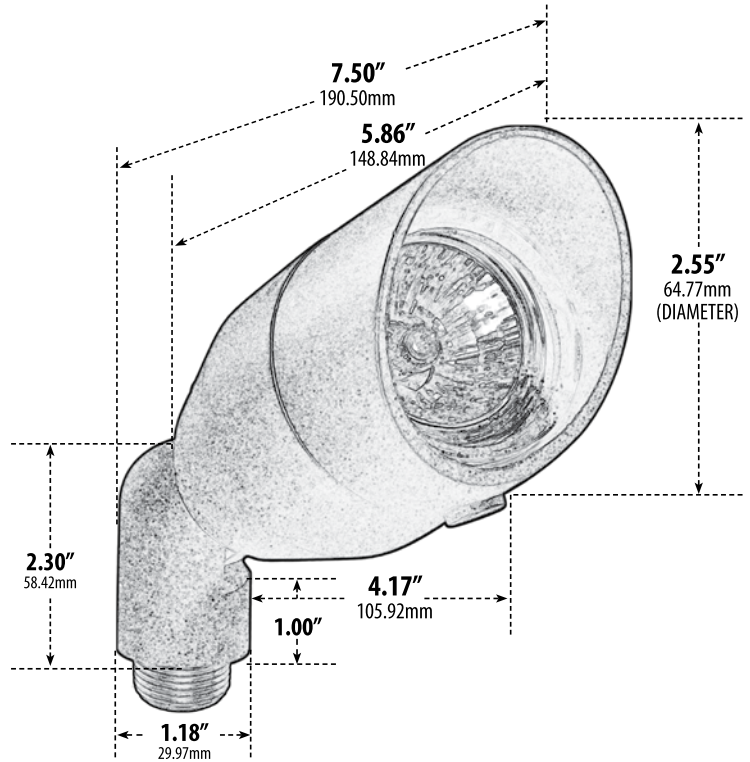

LV190

DIRECTIONAL SPOT LIGHT WITH HOOD

- ▶ **Material:** Powder Coated Cast Aluminum
- ▶ **Lens:** Clear, Heat Resistant, Tempered Glass
- ▶ **Lamp:** MR16 Bi-Pin Base, Spring Loaded (50W Maximum) Available in 27K or 65K (LED)

Pre-wired with UL Listed Direct Burial Wire/Cable

- ▶ **Adjustable Knuckle with 1/2" NPT**
- ▶ **Ground Spike Included for Installation**
- ▶ **RGBW Lamp Requires/Remote:** P-RMT-MR16-LED-4W-MC (sold separately)
- ▶ **Connector Available:** P-CN01 (sold separately)
- ▶ **Available Color:** Black, Patina Green, Verde Green, Dark Sand
- ▶ **ETL Approved**

Overall Dimensions:

8.50"H x 2.55"W x 7.50"D

Maximum Height: 8.50"

Minimum Height: 4.00"

Width: 2.55"

Maximum Depth: 7.50"

Minimum Depth: 2.75"

Weight: 1.4 lbs

Approximate Wire Length: 21"

Box Dimensions:

2.75"W x 17.75"H x 2.75"D

DABMAR
LIGHTING

DABMAR LIGHTING INCORPORATED

320 Graves Ave . Oxnard, CA 93030 . 805.604.9090 . f: 805.604.9050 . www.dabmar.com
4693 19th Street Ct E . Bradenton, FL 34203