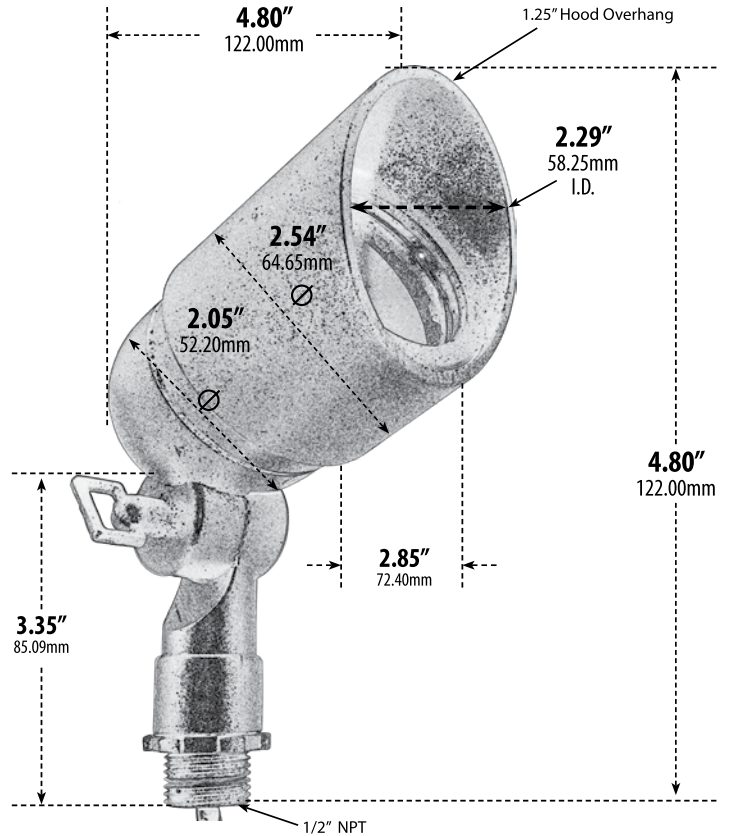

# LV133

## DIRECTIONAL SPOT LIGHT WITH ROTATABLE HOOD

- ▶ **Material:** Powder Coated Cast Aluminum
- ▶ **Lens:** Clear, Heat Resistant, Tempered Glass
- ▶ **Lamp:** MR16 Bi-Pin Base Available in 27K or 65K (LED)

Pre-wired with UL Listed Direct Burial Wire/Cable

- ▶ **Adjustable Knuckle with 1/2" NPT**
- ▶ **Ground Spike Included for Installation**
- ▶ **RGBW Lamp Requires/Remote:** P-RMT-MR16-LED-4W-MC (sold separately)
- ▶ **Connector Available:** P-CN01 (sold separately)
- ▶ **Available Finish:** Black, Bronze, Verde Green
- ▶ **ETL Approved**

Overall Dimensions:  
7.50"H x 2.23"W x 4.75"D

Maximum Height: 7.50"  
Minimum Height: 5.00"  
Maximum Depth: 4.80"  
Minimum Depth: 3.50"

Weight: 0.80  
Approximate Wire Length: 15.00"  
Box Dimensions:  
8.63"H x 4.00"W x 3.50"D