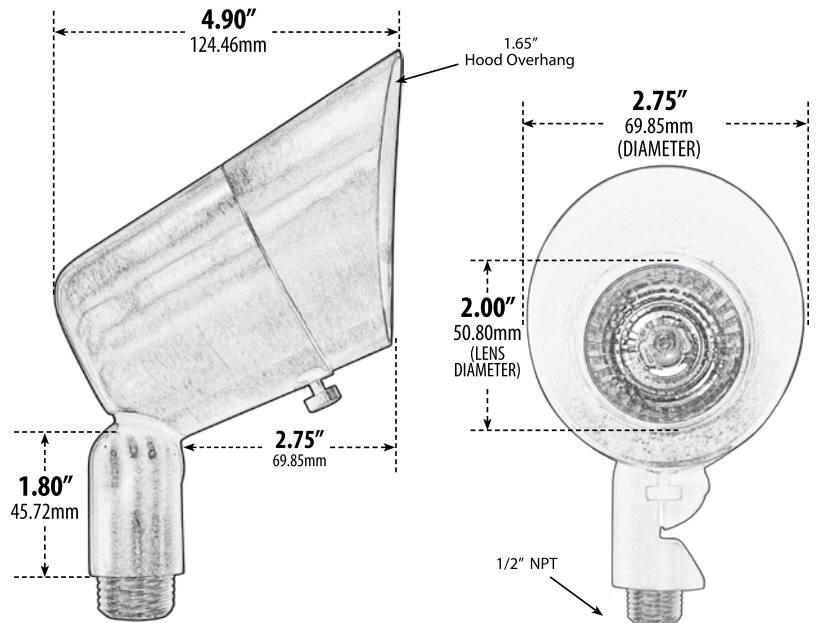

LV131

DIRECTIONAL SPOT LIGHT WITH HOOD

- ▶ **Material:** Cast Brass
- ▶ **Lens:** Clear, Convex, Heat Resistant, Tempered Glass
- ▶ **Lamp:** MR16 Bi-Pin Base (50W Maximum) *Available in 27K or 65K (LED)*

MODEL NUMBER	LAMP TYPE	ILLUMINANT TYPE	WATTS (W)	VOLTS (V)	LAMP(S) INCLUDED?
LV131	MR16	HALOGEN	20	12	YES
LV131-LED3	MR16-LED	LED	3	12	YES
LV131-LED5	MR16-LED	LED	5	12	YES
LV131-LED7	MR16-LED	LED	7	12	YES
LV131-LED4-RGBW	MR16-LED	LED	4	12	YES

Pre-wired with UL Listed Direct Burial Wire/Cable

- ▶ **Adjustable Knuckle with 1/2" NPT**
- ▶ **Ground Spike Included for Installation**
- ▶ **RGBW Lamp Requires/Remote:** P-RMT-MR16-LED-4W-MC (sold separately)
- ▶ **Connector Available:** P-CN01 (sold separately)
- ▶ **Available Finish:** Antique Brass, Antique Bronze
- ▶ **ETL Approved**

Overall Dimensions:
6.75"H x 2.75"W x 6.00"D

Maximum Height: 8.50"
Minimum Height: 4.75"
Maximum Depth: 7.00"
Minimum Depth: 5.00"

Weight: 1.60 lbs
Approximate Wire Length: 18.00
Box Dimensions:
8.88"H x 4.00"W x 3.50"D