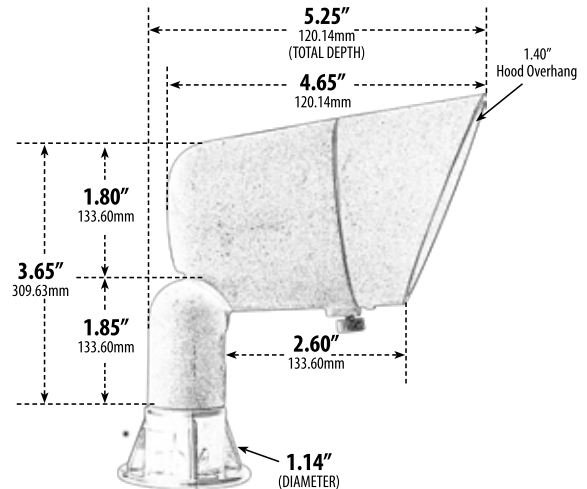

LV130

DIRECTIONAL SPOT LIGHT WITH HOOD

- ▶ **Material:** Powder Coated Cast Aluminum
- ▶ **Lens:** Clear, Heat Resistant, Tempered Glass
- ▶ **Lamp:** MR16 Bi-Pin Base (50W Maximum) Available in 27K or 65K (LED)

Overall Dimensions: 4.60"H x 2.90"W x 5.25"D

Maximum Height: 6.50"

Minimum Height: 4.60"

Maximum Depth: 5.25"

Minimum Depth: 4.00"

Weight: 0.8 lbs

Approximate Wire Length: 18"

Box Dimensions: 8.75"H x 4.00"W x 3.63"D