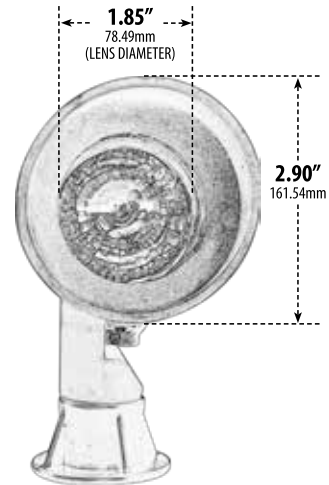

LV130

DIRECTIONAL SPOT LIGHT WITH HOOD

- ▶ **Material:** Powder Coated Cast Aluminum
- ▶ **Lens:** Clear, Heat Resistant, Tempered Glass
- ▶ **Lamp:** MR16 Bi-Pin Base (50W Maximum) Available in 27K or 65K (LED)

Pre-wired with UL Listed Direct Burial Wire/Cable

- ▶ **Adjustable Knuckle with 1/2" NPT**
- ▶ **Ground Spike Included for Installation**
- ▶ **RGBW Lamp Requires/Remote:** P-RMT-MR16-LED-4W-MC (sold separately)
- ▶ **Connector Available:** P-CN01 (sold separately)
- ▶ **Available Color:** Black, Bronze, Green, Verde Green
- ▶ **ETL Approved**

Overall Dimensions: 4.60"H x 2.90"W x 5.25"D

Maximum Height: 6.50"

Minimum Height: 4.60"

Maximum Depth: 5.25"

Minimum Depth: 4.00"

Weight: 0.8 lbs

Approximate Wire Length: 18"

Box Dimensions: 8.75"H x 4.00"W x 3.63"D