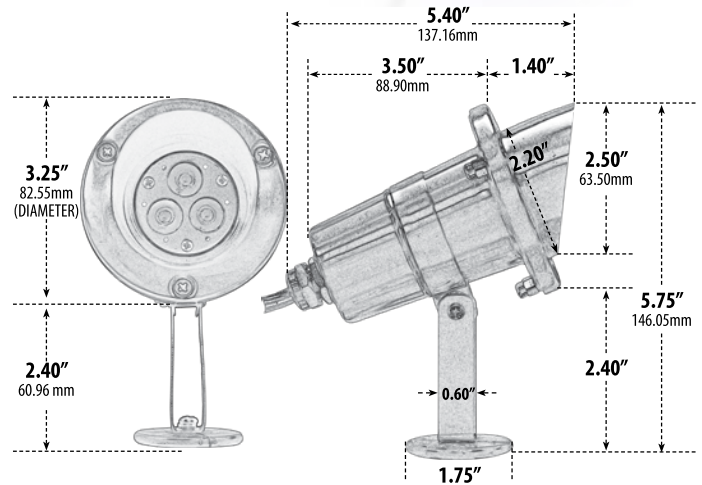

LV11

DIRECTIONAL SPOT LIGHT WITH HOOD

- ▶ **Material:** Stainless Steel
- ▶ **Lens:** Clear, Heat Resistant, Tempered Glass
- ▶ **Lamp:** MR16 Bi-Pin Base (35W Maximum) Available in 27K or 65K

MODEL NUMBER	LAMP TYPE	ILLUMINANT TYPE	WATTS (W)	VOLTS (V)	LAMP(S) INCLUDED?
LV11	MR16	HALOGEN	20	12	YES
LV11-LED3	MR16-LED	LED	3	12	YES
LV11-LED5	MR16-LED	LED	5	12	YES
LV11-LED7	MR16-LED	LED	7	12	YES
LV11-LED4-RGBW	MR16-LED	LED	4	12	YES

Pre-wired with UL Listed Direct Burial Wire/Cable

- ▶ **Adjustable U-Shaped Bracket with Ground Spike**
- ▶ **P-SND-01 Tree Stand** (sold separately)
- ▶ **Connector Available:** P-CN01 (sold separately)
- ▶ **Available Finish:** Stainless Steel
- ▶ **RGBW Lamp Requires/Remote:** P-RMT-MR16-LED-4W-MC (sold separately)
- ▶ **ETL Approved**

Overall Dimensions:
 5.75"H x 3.25"W x 5.40"D
 Maximum Height: 6.00"
 Minimum Height: 5.35"
 Width: 3.25"
 Maximum Depth: 5.40"
 Minimum Depth: 3.25"

Weight: 0.80
 Approximate Wire Length: 26"
 Box Dimension:
 7.00"H x 3.50"W x 3.50"D