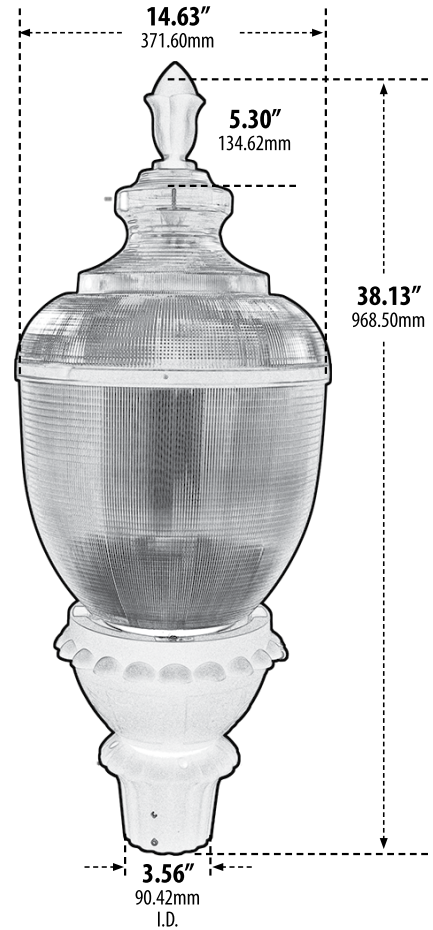

GM680

LARGE POST TOP FIXTURE

P-RDR-GM02
3" Reducer from 3.5" to fit 3" Post
(sold separately)

- ▶ **Material:** Powder Coated Cast Aluminum
- ▶ **Lens:** Clear, Prismatic, Heat Resistant, Polycarbonate
- ▶ **Available Finish:** Black, Bronze, Verde Green
- ▶ **ETL Approved**

75W LED Available in 60K
120W LED Available in 41K

Overall Dimensions:
38.13"H x 14.63"W x 14.63"D

Weight: 12.8 lbs

Box Dimensions: 16.50"H x 16.50"W x 30.50"D

MODEL NUMBER	LAMP TYPE	ILLUMINANT TYPE	WATTS (W)	VOLTS (V)	LAMP(S) INCLUDED?
GM680**	A-Type	Incandescent	100	120	NO
GM680-LED75	MOGUL LED	216 LEDs	75	120-277	YES
GM680-LED120	MOGUL LED	896 LEDs	120	120-277	YES
GM681	HID	HPS/MOG	70	120	YES
GM681-MT	HID	HPS/MOG	70	MT	YES
GM682	HID	HPS/MOG	100	120	YES
GM682-MT	HID	HPS/MOG	100	MT	YES
GM683	HID	HPS/MOG	150	120	YES
GM683-MT	HID	HPS/MOG	150	MT	YES
GM684	HID	MH/MOG	70	120	YES
GM684-MT	HID	MH/MOG	70	MT	YES
GM685	HID	MH/MOG	100	120	YES
GM685-MT	HID	MH/MOG	100	MT	YES
GM686	HID	MH/MOG	150	120	YES
GM686-MT	HID	MH/MOG	150	MT	YES
GM687	HID	MH/MOG	175	120	YES
GM687-MT	HID	MH/MOG	175	MT	YES