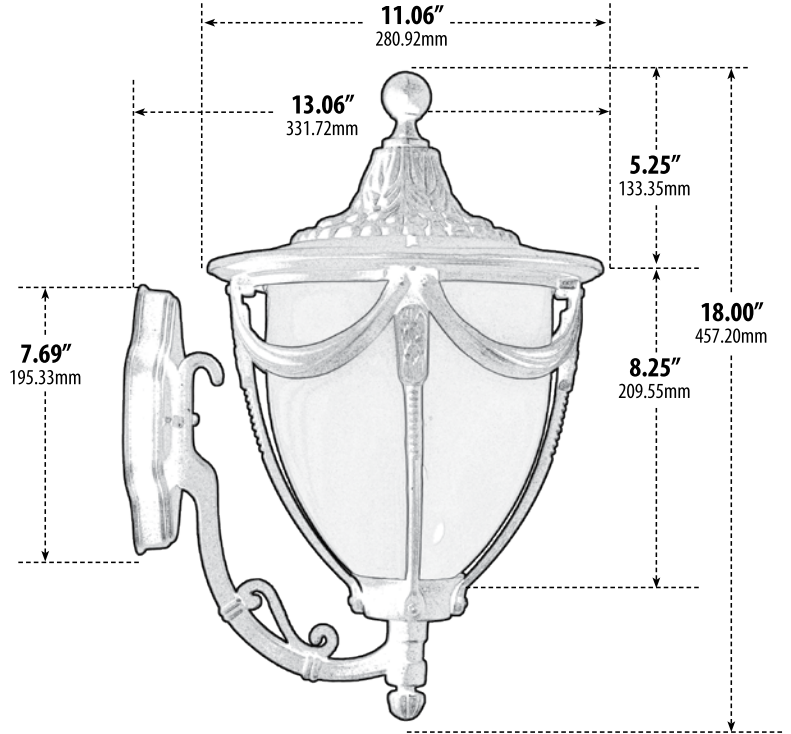

GM485

WALL FIXTURE

Overall Dimensions:
18.00"H x 11.06"W x 11.06"D

Weight: 2.8 lbs
Approximate Wire Length: 10 "
Box Dimensions:
13.38"H x 13.38"W x 11.50"D

- ▶ **Material:** Powder Coated Cast Aluminum
- ▶ **Lens:** White, Heat Resistant, Polycarbonate Diffuser
- ▶ **Available Finish:** Black, White, Verde Green
- ▶ **ETL Approved**

MODEL NUMBER	LAMP TYPE	ILLUMINANT TYPE	WATTS (W)	VOLTS (V)	LAMP(S) INCLUDED?
GM485**	A-Type	Incandescent	60	120	NO
GM485-LED6	A19-LED	FILAMENT LED	6	120	YES
GM485-LED9	GU24-LED	A19-LED	9	120	YES

**AVAILABLE IN 18W LED Add -LED 18 to Model Number