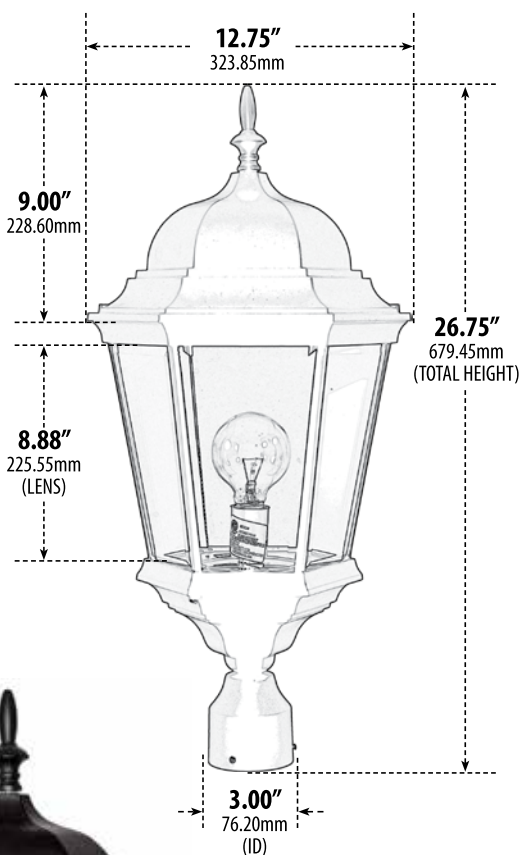

## POST, POST TOP

*Also Available in Frosted Lens*

- ▶ **Material:** Powder Coated Cast Aluminum
- ▶ **Lens:** Clear or Frosted, Heat Resistant, Tempered Beveled Glass
- ▶ **Available Finish:** Black, Bronze, White, Verde Green
- ▶ **ETL Approved**

MODEL NUMBER	LAMP TYPE	ILLUMINANT TYPE	WATTS (W)	VOLTS (V)	LAMP(S) INCLUDED?
GM2305	A-Type	Incandescent	5 x 60	120	NO
GM2305-LED20	G24-LED	140 LEDs	5 x 20	120-277	YES
GM2305-LED30	TUBULAR LED	168 LEDs	5 x 30	85-265	YES
GM2305-FROST	A-Type	Incandescent	5 x 60	120	NO
GM2305-LED20-FROST	G24-LED	140 LEDs	5 x 20	120-277	YES
GM2305-LED30-FROST	TUBULAR LED	168 LEDs	5 x 30	85-265	YES

LED Available in Warm or Cool White

Overall Dimensions:  
137.46"H x 38.39"W x 38.39"D

Weight: 68.06 lbs