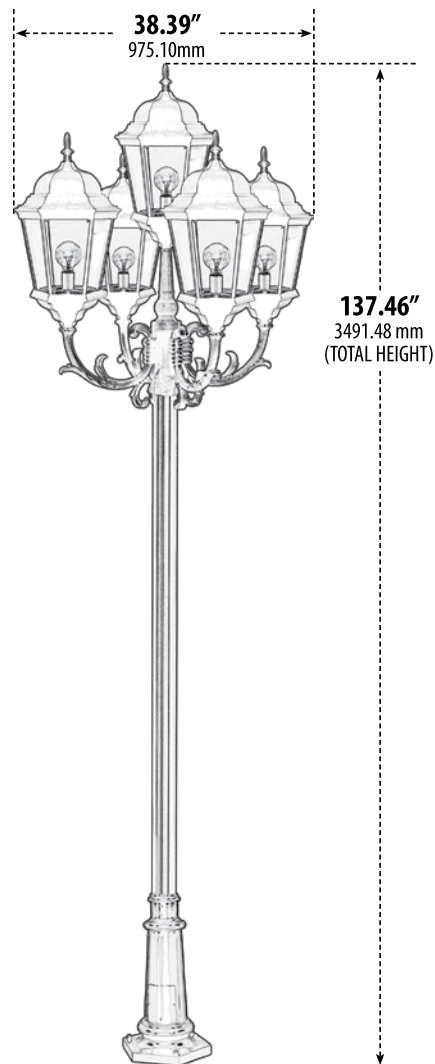

# GM2305

## POST, POST TOP

*Also Available in Frosted Lens*

- ▶ **Material:** Powder Coated Cast Aluminum
- ▶ **Lens:** Clear or Frosted, Heat Resistant, Tempered Beveled Glass
- ▶ **Available Finish:** Black, Bronze, White, Verde Green
- ▶ **ETL Approved**

MODEL NUMBER	LAMP TYPE	ILLUMINANT TYPE	WATTS (W)	VOLTS (V)	LAMP(S) INCLUDED?
GM2305	A-Type	Incandescent	5 x 60	120	NO
GM2305-LED20	G24-LED	140 LEDs	5 x 20	120-277	YES
GM2305-LED30	TUBULAR LED	168 LEDs	5 x 30	85-265	YES
GM2305-FROST	A-Type	Incandescent	5 x 60	120	NO
GM2305-LED20-FROST	G24-LED	140 LEDs	5 x 20	120-277	YES
GM2305-LED30-FROST	TUBULAR LED	168 LEDs	5 x 30	85-265	YES

LED Available in Warm or Cool White

Overall Dimensions:  
137.46"H x 38.39"W x 38.39"D

Weight: 68.06 lbs