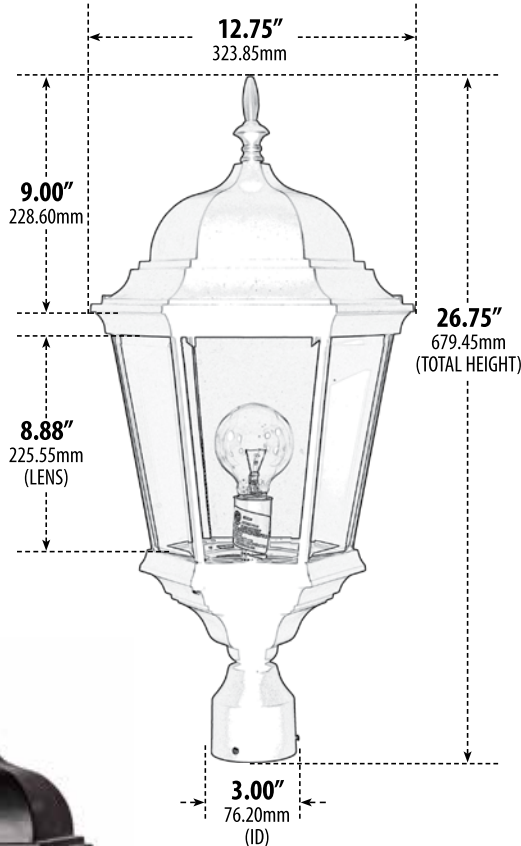

## POST, POST TOP

*Also Available in Frosted Lens*

- ▶ **Material:** Powder Coated Cast Aluminum
- ▶ **Lens:** Clear or Frosted, Heat Resistant, Tempered Beveled Glass
- ▶ **Available Finish:** Black, Bronze, White, Verde Green
- ▶ **ETL Approved**

MODEL NUMBER	LAMP TYPE	ILLUMINANT TYPE	WATTS (W)	VOLTS (V)	LAMP(S) INCLUDED?
GM2303**	A-Type	Incandescent	3 x 60	120	NO
GM2303-LED20	G24-LED	140 LEDs	3 x 20	120-277	YES
GM2303-LED30	TUBULAR LED	168 LEDs	3 x 30	85-265	YES
GM2303-FROST	A-Type	Incandescent	3 x 60	120	NO
GM2303-LED20-FROST	G24-LED	140 LEDs	3 x 20	120-277	YES
GM2303-LED30-FROST	TUBULAR LED	168 LEDs	3 x 30	85-265	YES

LED Available in Warm or Cool White

Overall Dimensions:  
137.46"H x 38.39"W x 12.75"D

Weight: 50.18 lbs