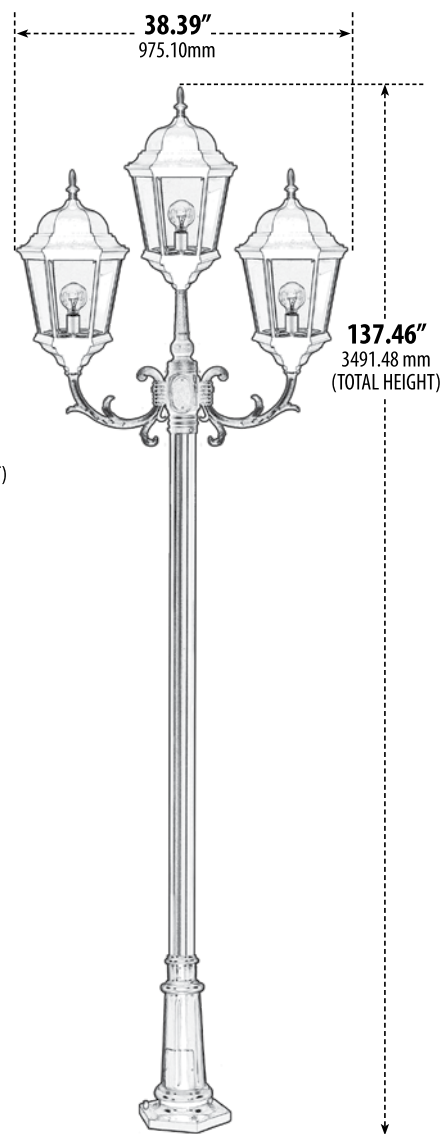

# GM2303

## POST, POST TOP

*Also Available in Frosted Lens*

- ▶ **Material:** Powder Coated Cast Aluminum
- ▶ **Lens:** Clear or Frosted, Heat Resistant, Tempered Beveled Glass
- ▶ **Available Finish:** Black, Bronze, White, Verde Green
- ▶ **ETL Approved**

MODEL NUMBER	LAMP TYPE	ILLUMINANT TYPE	WATTS (W)	VOLTS (V)	LAMP(S) INCLUDED?
GM2303**	A-Type	Incandescent	3 x 60	120	NO
GM2303-LED20	G24-LED	140 LEDs	3 x 20	120-277	YES
GM2303-LED30	TUBULAR LED	168 LEDs	3 x 30	85-265	YES
GM2303-FROST	A-Type	Incandescent	3 x 60	120	NO
GM2303-LED20-FROST	G24-LED	140 LEDs	3 x 20	120-277	YES
GM2303-LED30-FROST	TUBULAR LED	168 LEDs	3 x 30	85-265	YES

LED Available in Warm or Cool White

Overall Dimensions:  
137.46"H x 38.39"W x 12.75"D

Weight: 50.18 lbs