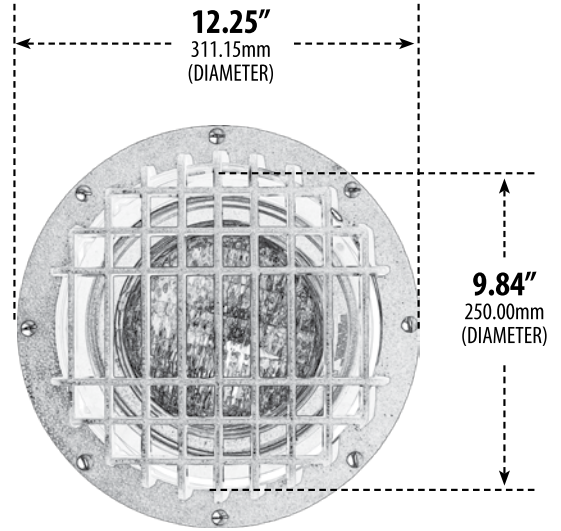

FG4300-GRL

ADJUSTABLE IN-GROUND WELL LIGHT w/GRILL

* Corrosion Resistant-Ocean Front Placement

DABMAR
LIGHTING

DABMAR LIGHTING INCORPORATED

320 Graves Ave . Oxnard, CA 93030 . 805.604.9090 . f: 805.604.9050 . www.dabmar.com

4693 19th Street Ct E . Bradenton, FL 34203