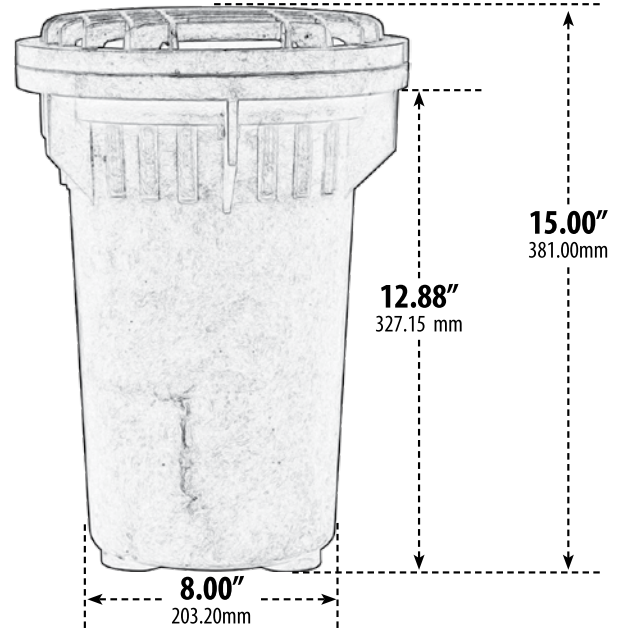

FG4300-GRL

ADJUSTABLE IN-GROUND WELL LIGHT w/GRILL

* Corrosion Resistant-Ocean Front Placement

DABMAR
LIGHTING

DABMAR LIGHTING INCORPORATED

320 Graves Ave . Oxnard, CA 93030 . 805.604.9090 . f: 805.604.9050 . www.dabmar.com

4693 19th Street Ct E . Bradenton, FL 34203

FG4300-GRL-LED40-S

FG4300-GRL-LED40-RGBW

2 (two) - 3/4" Knockouts on bottom of housing

- FG4300-GRL - 15.60 lbs**
- FG4310-GRL - 22 lbs**
- FG4310-GRL-MT - 25 lbs**
- FG4320-GRL - 22 lbs**
- FG4320-GRL-MT - 25 lbs**
- FG4330-GRL - 22 lbs**
- FG4330-GRL-MT - 25 lbs**
- FG4380-GRL - 22 lbs**
- FG4380-GRL-MED - 22 lbs**
- FG4380-GRL-MED/MT - 24 lbs**
- FG4380-GRL-MT - 24 lbs**
- FG4385-GRL - 24 lbs**
- FG4385-GRL-MED - 24 lbs**
- FG4385-GRL-MED/MT - 25 lbs**
- FG4385-GRL-MT - 25 lbs**
- FG4390-GRL - 25 lbs**
- FG4390-GRL-MED - 25 lbs**
- FG4390-GRL-MED/MT - 25 lbs**
- FG4390-GRL-MT - 25 lbs**
- FG4395-GRL-MED - 26 lbs**
- FG4395-GRL-MED/MT - 26 lbs**

Overall Dimensions:
14.00"H x 12.19"W x 12.19"D

Weight: SEE ABOVE

Box Dimensions:
14.31"H x 12.63"W x 12.50"D

Lamp Not Included (FG4300)

- ▶ **Material:** Fiberglass
- ▶ **Lens:** Clear, Heat Resistant, Tempered Glass