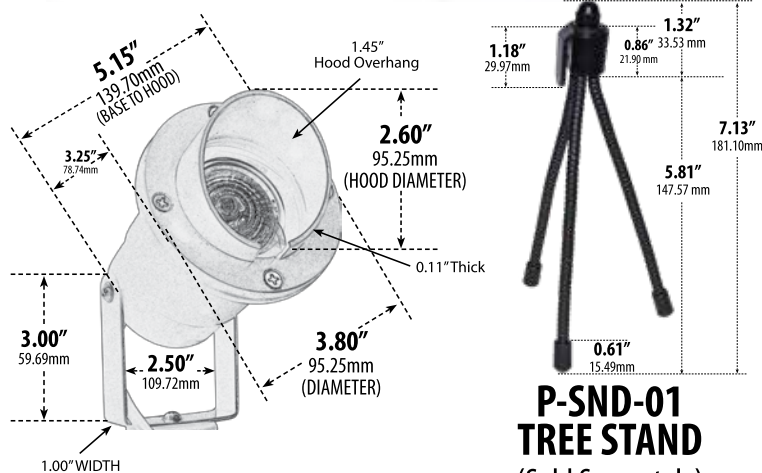

## DIRECTIONAL SPOT LIGHT WITH HOOD

- **Material:** Fiberglass
- **Lens:** Clear, Heat Resistant, Tempered Glass
- **Lamp:** MR16 Bi-Pin Base (20W Maximum) Available in 27K or 65K

MODEL NUMBER	LAMP TYPE	ILLUMINANT TYPE	WATTS (W)	VOLTS (V)	LAMP(S) INCLUDED?
FG409	MR16	HALOGEN	20	12	YES
FG409-LED3	MR16-LED	LED	3	12	YES
FG409-LED5	MR16-LED	LED	5	12	YES
FG409-LED7	MR16-LED	LED	7	12	YES
FG409-LED4-RGBW	MR16-LED	LED	4	12	YES

Pre-wired with UL Listed Direct Burial Wire/Cable

- **Adjustable U-Shaped Bracket with Ground Spike**
- **P-SND-01 Tree Stand** (sold separately)
- **Connector Available:** P-CN01 (sold separately)
- **Available Color:** Bronze
- **RGBW Lamp Requires/Remote:** P-RMT-MR16-LED-4W-MC (sold separately)
- **ETL Approved**

**P-SND-01  
TREE STAND**  
(Sold Separately)

Overall Dimensions: 7.50"H x 3.80"W x 5.25"D  
 Maximum Height: 8.00"  
 Minimum Height: 4.50"  
 Maximum Depth: 5.75"  
 Minimum Depth: 4.00"

Weight: 0.80 lbs  
 Approximate Wire Length: 15"  
 Box Dimensions: 7.50"H x 4.75"W x 3.75"D