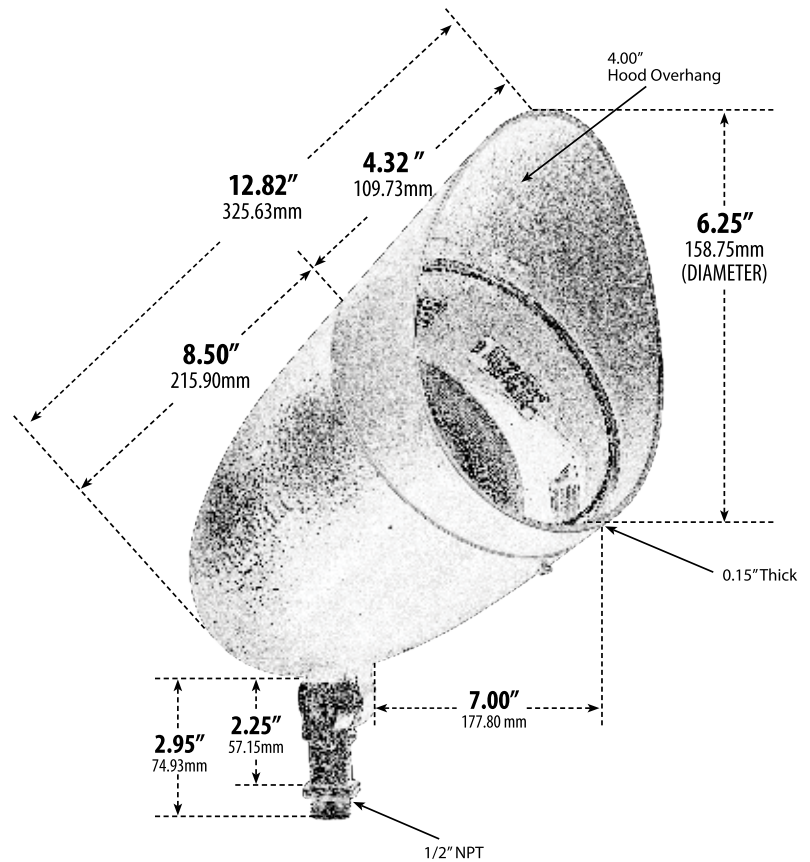

DPR38-HOOD

DIRECTIONAL SPOT LIGHT WITH HOOD

- ▶ **Material:** Powder Coated Cast Aluminum
- ▶ **Lens:** Clear, Heat Resistant, Tempered Glass
- ▶ **Lamp:** PAR 38 (90W Maximum)

MODEL NUMBER	LAMP TYPE	ILLUMINANT TYPE	WATTS (W)	VOLTS (V)	LAMP(S) INCLUDED?
DPR38-HOOD	PAR38	INCANDESCENT	90	120	NO
DPR38-HOOD-LED18F	PAR38-LED	LED FLOOD	18	120-277	YES
DPR38-HOOD-LED18S	PAR38-LED	LED SPOT	18	120-277	YES
DPR38-HOOD-LED12-RGBW	A23-LED	LED	12	85-265	YES

- ▶ **Adjustable Knuckle with 1/2" NPT**
- ▶ **Ground Spike Available:** LV-S6 (sold separately)
- ▶ **Available Finish:** Black, Bronze, Green, Verde Green
- ▶ **RGBW Lamp Requires/Remote:** P-RMT-MR16-LED-4W-MC (sold separately)
- ▶ **ETL Approved**

Overall Dimensions:
8.25"H x 6.25"W x 13.00"D

Maximum Height: 15.00"
Minimum Height: 8.25"
Width: 6.25"
Maximum Depth: 13.00"
Minimum Depth: 7.50"

Weight: 2.8 lbs
Approximate Wire Length: 5.0"
Box Dimensions:
13.00"H x 6.38"W x 6.38"D