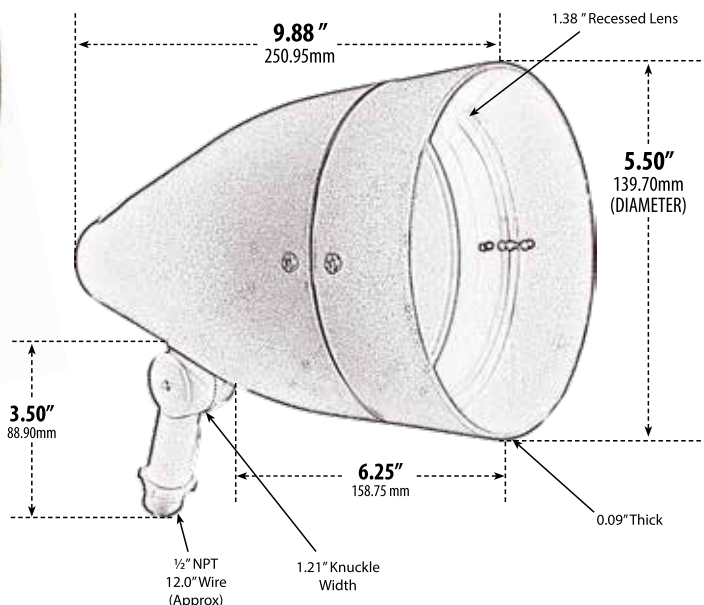

DPR38-GL

DIRECTIONAL SPOT LIGHT

- ▶ **Material:** Powder Coated Cast Aluminum
- ▶ **Lens:** Clear, Heat Resistant, Tempered Glass
- ▶ **Lamp:** PAR 38 (90W Maximum)

MODEL NUMBER	LAMP TYPE	ILLUMINANT TYPE	WATTS (W)	VOLTS (V)	LAMP(S) INCLUDED?
DPR38-GL	PAR38	INCANDESCENT	90	120	NO
DPR38-GL-LED18F	PAR38-LED	LED FLOOD	18	120-277	YES
DPR38-GL-LED18S	PAR38-LED	LED SPOT	18	120-277	YES
DPR38-GL-LED12-RGBW	PAR38-LED	LED	12	86-265	YES

- ▶ **Adjustable Knuckle with 1/2" NPT**
- ▶ **Ground Spike Available:** LV-S6 (sold separately)
- ▶ **Available Finish:** Black, Bronze, Verde Green
- ▶ **RGBW Lamp Requires/Remote:** P-RMT-MR16-LED-4W-MC (sold separately)
- ▶ **ETL Approved**

Maximum Height: 11.25"
 Minimum Height: 7.00"
 Width: 5.50"
 Maximum Depth: 9.88"
 Minimum Depth: 9.88"

Weight: 2.2 lbs
 Approximate Wire Length: 12.0"
 Box Dimensions:
 10.00"H x 5.50"W x 5.63"D

DABMAR LIGHTING INCORPORATED