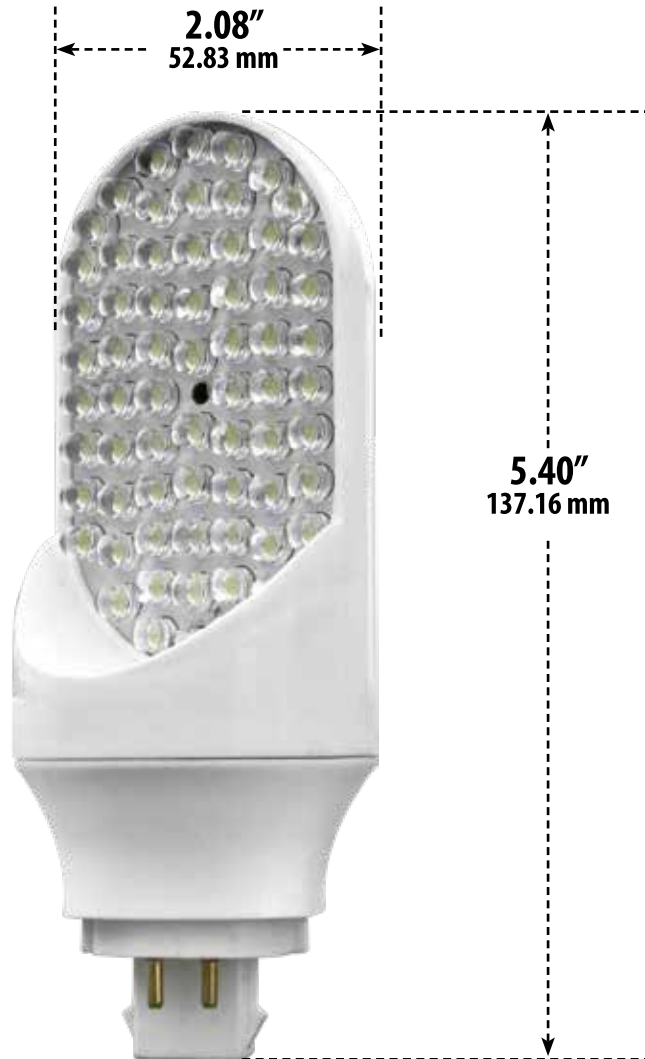

# DL-T-LED/66/64K/W

## LED LAMP

- ▶ **Base:** Revolvable T/4-Pin G24 Base
- ▶ **Lamp:** 3.3W 66 LEDs 64K 120V
- ▶ **Lamp Color:** White

MODEL NUMBER	ILLUMINANT TYPE	WATTS (W)	VOLTS (V)	LAMP TYPE	BASE TYPE	COLOR TEMPERATURE	LUMENS (LM)	LIFE EXPECTANCY	MAXIMUM OVERALL LENGTH
DL-T-LED/66/65K	LED	3.3	120	66 LEDs	G24 (4-Pin)	6400K	230	30,000 hrs	5.50"