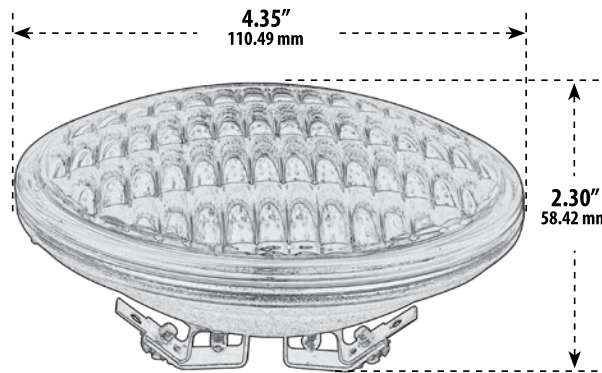

DL-PAR36-LED

LED LAMP

- ▶ **Base:** Screw Terminals Base
- ▶ **Lamp:** 4W, 6W or 9W PAR36 SMD LED 12V
- ▶ **Color Temperature:** 30K or 64K
- ▶ **Lamp Colors:** White
- ▶ **Lumens:** 4W - 400Lm, 6W - 600Lm, 9W - 900Lm
- ▶ **Lamp Life:** 25,000 Hrs
- ▶ **Weight:** 8.9oz
- ▶ **Beam Spread:** 120 Degrees

MODEL NUMBER	ILLUMINANT TYPE	COLOR TEMPERATURE	WATTS (W)	VOLTS (V)	LUMENS (L)	LIFE EXPECTANCY
DL-PAR36-LED-4W-30K	2835 SMD LED	3000	4	12	400	25,000
DL-PAR36-LED-4W-64K	2835 SMD LED	6400	4	12	400	25,000
DL-PAR36-LED-6W-30K	2835 SMD LED	3000	6	12	600	25,000
DL-PAR36-LED-6W-64K	2835 SMD LED	6400	6	12	600	25,000
DL-PAR36-LED-9W-30K	2835 SMD LED	3000	9	12	900	25,000
DL-PAR36-LED-9W-64K	2835 SMD LED	6400	9	12	900	25,000