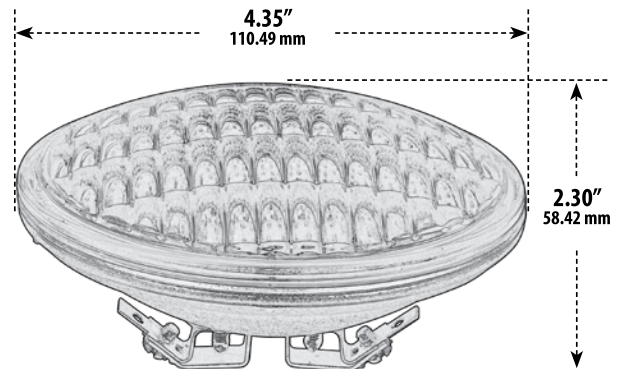

DL-PAR36-LED/60

LED LAMP

(Sold Separately)
DL-PAR36-LED-MCC

Controller is NOT included with the
Multi-colored Lamp (DL-PAR36-LED/60/MC)

- ▶ **Base:** Screw Terminals Base
- ▶ **Lamp:** 4W PAR36 SMD LED 64K 12V
- ▶ **Lamp Colors:** White, Red, Green, Blue, Yellow, Multi-Color
- ▶ **Lumens:** Blue - 70, Green - 180, MC -400, Red - 140, Yellow - 140, 64K - 400
- ▶ **Lamp Life:** 15,000 Hrs