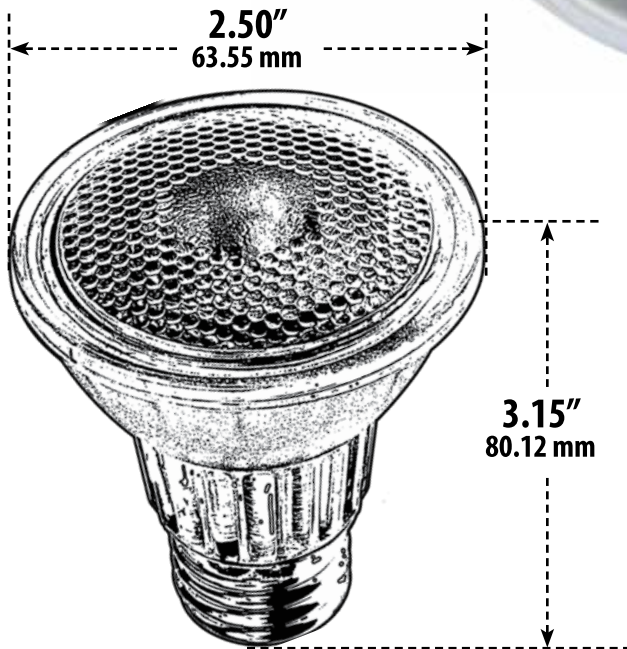

DL-PAR20-LED-7W

LED LAMP

- ▶ **Base:** Medium Base
- ▶ **Lamp:** 7W PAR20 LED SMD 30K or 60K **120-277V**
- ▶ **Lamp Color:** Super Bright White
- ▶ **Lumens:** 30K - 540Lm 60K - 550Lm
- ▶ **Beam Angle:** 50°
- ▶ **Lamp Life:** 25,000 Hrs

Overall Dimensions:
3.15"H x 2.50"W x 2.50"D
Weight: 4.1oz

Box Dimensions:
2.68"L x 2.63"W x 3.46"H

DABMAR
LIGHTING

DABMAR LIGHTING INCORPORATED

320 Graves Ave . Oxnard, CA 93030 . 805.604.9090 . f: 805.604.9050 . www.dabmar.com
4693 19th Street Ct E . Bradenton, FL 34203