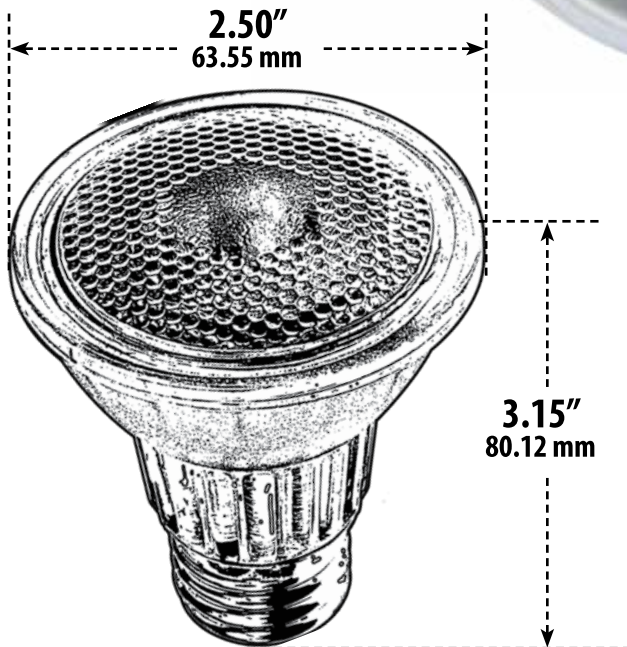

DL-PAR20D-LED-7W

LED LAMP

- ▶ **Base:** Medium Base
- ▶ **Lamp:** 7W PAR20 LED SMD 27K or 50K 120V
- ▶ **Lamp Color:** Super Bright White
- ▶ **Lumens:** 27K - 550Lm 50K - 560Lm
- ▶ **Beam Angle:** 50°
- ▶ **Lamp Life:** 25,000 Hrs

DIMMABLE

Overall Dimensions:
3.15"H x 2.50"W x 2.50"D
Weight: 4.1oz

Box Dimensions:
2.68"L x 2.63"W x 3.46"H

DABMAR
LIGHTING

DABMAR LIGHTING INCORPORATED

320 Graves Ave . Oxnard, CA 93030 . 805.604.9090 . f: 805.604.9050 . www.dabmar.com
4693 19th Street Ct E . Bradenton, FL 34203