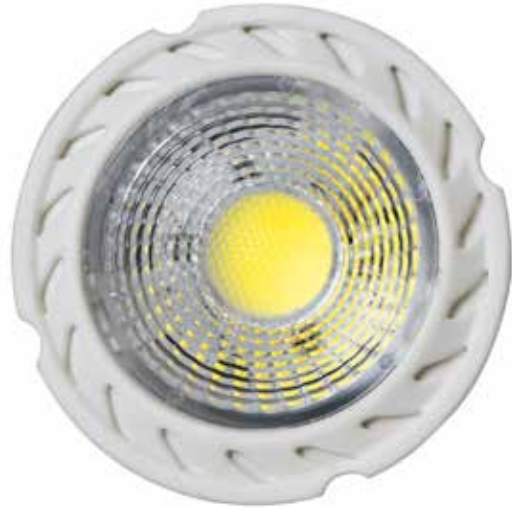

DL-MR16-LED-7W

LED LAMP

27K

65K

- ▶ **Base:** 2-Pin Base
- ▶ **Lamp:** 7W MR16 COB LED 27K or 65K 12V
- ▶ **Lamp Color:** White
- ▶ **Lumens:** 27K - 560, 65K - 560
- ▶ **Beam Angle:** 60°
- ▶ **Lamp Life:** 30,000 Hrs