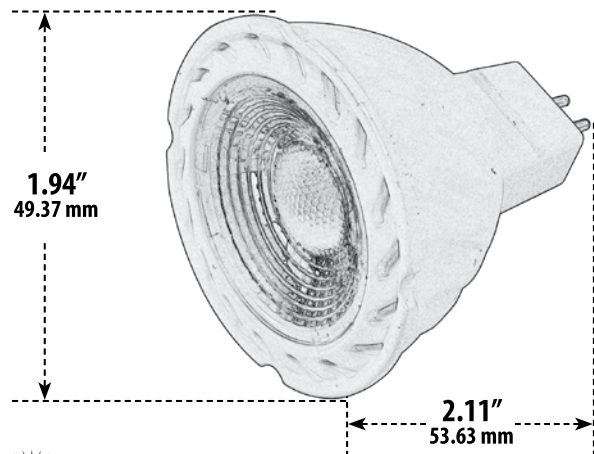

DABMAR
LIGHTING

DABMAR LIGHTING INCORPORATED

320 Graves Ave . Oxnard, CA 93030 . 805.604.9090 . f: 805.604.9050 . www.dabmar.com
4693 19th Street Ct E . Bradenton, FL 34203