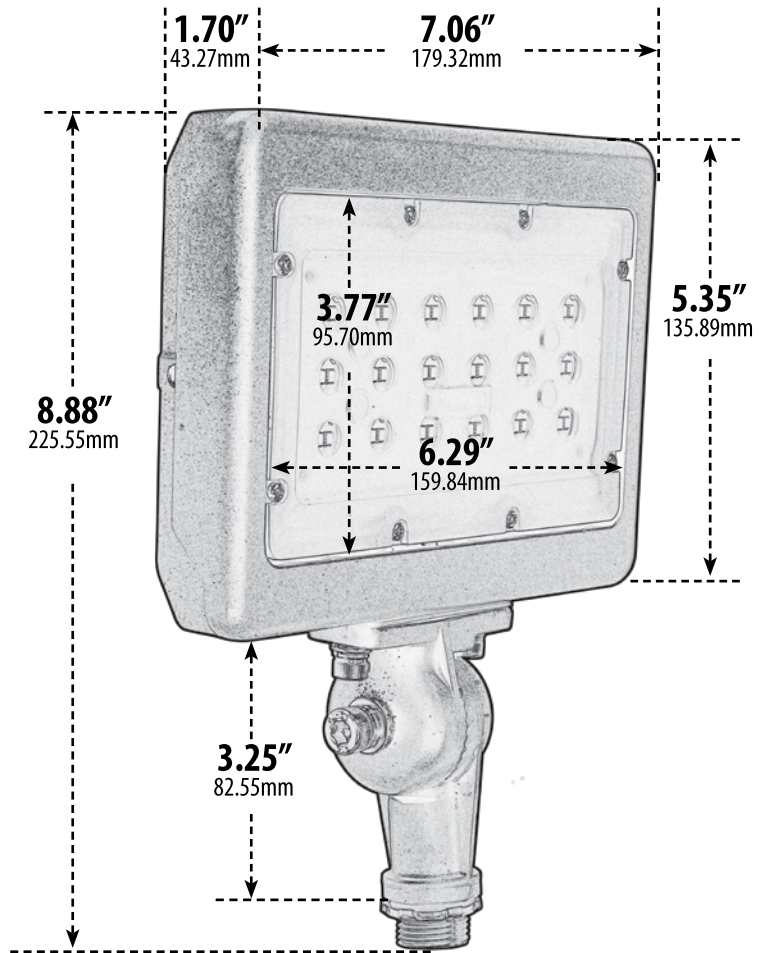

# DF-LED5735

## LED SLIM FLOOD LIGHT

- ▶ **Material:** Powder Coated Cast Aluminum
- ▶ **Lens:** Clear, Heat Resistant, Polycarbonate Lens
- ▶ **Lamp:** SMD LED
- ▶ **Lamp Color:** White
- ▶ **Color Temperature:** 4000K
- ▶ **Lumens:** 3750Lm

MODEL NUMBER	LAMP TYPE	ILLUMINANT TYPE	WATTS (W)	VOLTS (V)	LAMP(S) INCLUDED?
DF-LED5735	LED SMD	LED	30	100-277	YES

- ▶ **1/2" NPS Threaded Locking Swivel Arm**
- ▶ **Available Color:** Bronze
- ▶ **UL Listed**

Overall Dimensions:  
8.88"H x 7.06"W x 1.70"D

Weight: 2 lbs 11oz  
Weight w/Box: 3 lbs 3oz  
Approximate Wire Length: 12.00"  
Box Dimensions:  
8.88"W x 11.00"H x 2.75"D

**DABMAR**  
LIGHTING

DABMAR LIGHTING INCORPORATED