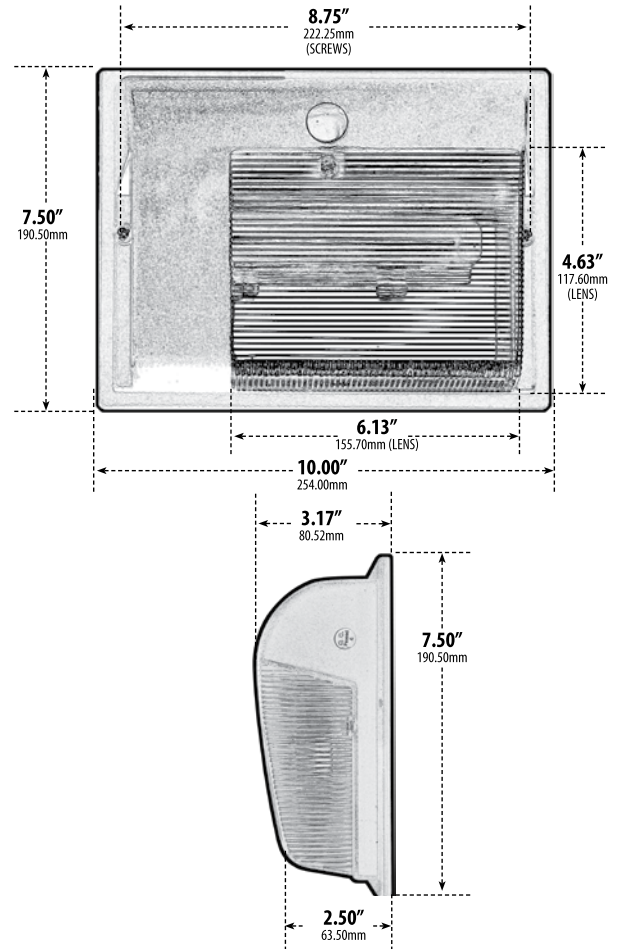

DF6413

SURFACE MOUNTED WALL FIXTURE

- ▶ **Material:** Polycarbonate
- ▶ **Lens:** Clear, Ribbed, Heat Resistant, Polycarbonate Lens
- ▶ **Available Finish:** Bronze, White
- ▶ **ETL Approved**

MODEL NUMBER	LAMP TYPE	ILLUMINANT TYPE	WATTS (W)	VOLTS (V)	LAMP(S) INCLUDED?
DF6413	PL13	Fluorescent	13	120	YES
DF6413-LED5	PL-LED	LED	5	85-265	YES
DF6426	2 x PL13	Fluorescent	13	120	YES
DF6426-LED5	2 x PL-LED	LED	2 x 5	85-265	YES

Overall Dimensions:
10.00"W x 7.50"H x 3.17"D

Maximum Height: 7.50"
Width: 10.00"
Maximum Depth: 3.17"

Weight: 2.4 lbs
Approximate Wire Length: 5.00"
Box Dimensions: 8.00"W x 10.69"H x 3.09"D

DABMAR
LIGHTING