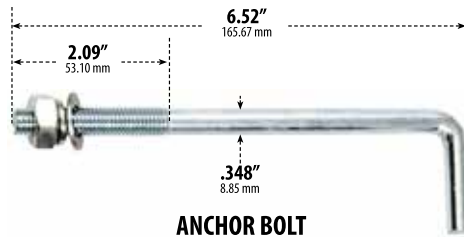

## PATH, WALKWAY, DRIVEWAY and ENTRANCE AREA BOLLARD

**ANCHOR BOLT**

**TEMPLATE**

Overall Dimensions:  
6.30"W x 39.17"H x 6.30"D

Maximum Height: 39.17"  
Width: 6.30"  
Maximum Depth: 6.30"

Weight: 10lbs 8oz (FIXTURE), 12lbs 8oz (wBOX)  
Box Dimensions: 40.00"L x 6.75"W x 7.00"H