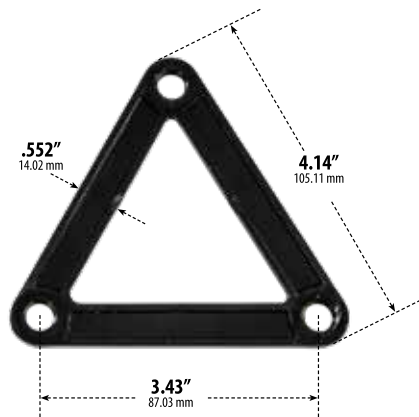

# D860-LED20

## PATH, WALKWAY, DRIVEWAY and ENTRANCE AREA BOLLARD

**ANCHOR BOLT**

**TEMPLATE**

Overall Dimensions:  
6.30"W x 39.17"H x 6.30"D

Maximum Height: 39.17"  
Width: 6.30"  
Maximum Depth: 6.30"

Weight: 10lbs 8oz (FIXTURE), 12lbs 8oz (wBOX)  
Box Dimensions: 40.00"L x 6.75"W x 7.00"H