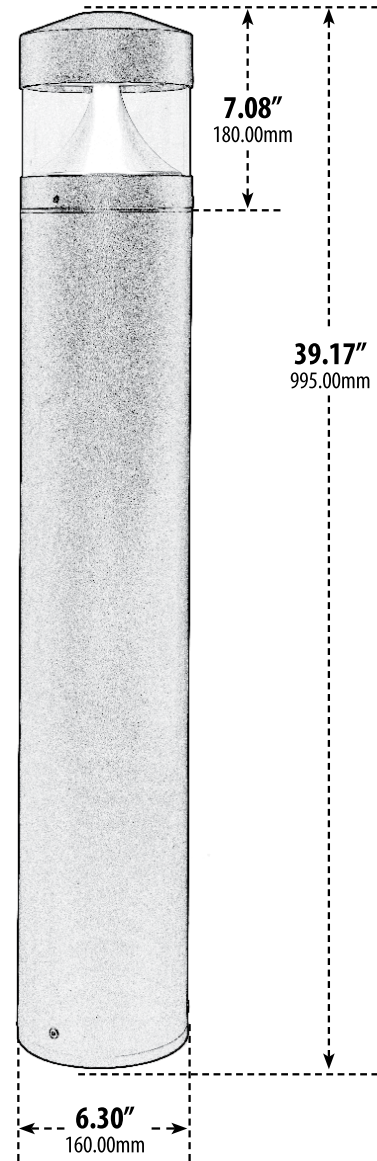

# D860-LED20

## PATH, WALKWAY, DRIVEWAY and ENTRANCE AREA BOLLARD

**ANCHOR BOLT**

**TEMPLATE**

Overall Dimensions:  
6.30"W x 39.17"H x 6.30"D

Maximum Height: 39.17"  
Width: 6.30"  
Maximum Depth: 6.30"

Weight: 10lbs 8oz (FIXTURE), 12lbs 8oz (wBOX)  
Box Dimensions: 40.00"L x 6.75"W x 7.00"H

- ▶ **Material:** Powder Coated Cast Aluminum
- ▶ **Lens:** Clear, Heat Resistant, PC Diffuser
- ▶ **Available Finish:** Black, Bronze, Verde Green
- ▶ **Lumens:** 1107Lm
- ▶ **Color Temperature:** 4000K
- ▶ **ETL Approved**

MODEL NUMBER	LAMP TYPE	ILLUMINANT TYPE	WATTS (W)	VOLTS (V)	LAMP(S) INCLUDED?
D860-LED20	LED BOARD	2835 LEDs	20	120-277	YES

**DABMAR**  
LIGHTING

DABMAR LIGHTING INCORPORATED

320 Graves Ave . Oxnard, CA 93030 . 805.604.9090 . f: 805.604.9050 . www.dabmar.com  
4693 19th Street Ct E . Bradenton, FL 34203