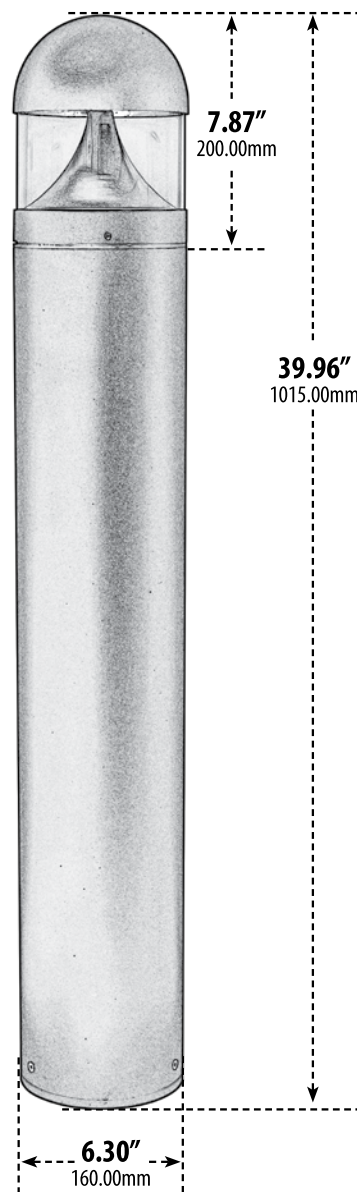

D810-LED20

PATH, WALKWAY, DRIVEWAY and ENTRANCE AREA BOLLARD

ANCHOR BOLT

TEMPLATE

Overall Dimensions:
6.30"W x 39.96"H x 6.30"D

Maximum Height: 39.96"
Width: 6.30"
Maximum Depth: 6.30"

Weight: 10lbs 8oz (FIXTURE), 12lbs 8oz (wBOX)
Box Dimensions: 40.38"L x 6.75"W x 7.00"H

- ▶ **Material:** Powder Coated Cast Aluminum
- ▶ **Lens:** Clear, Heat Resistant, PC Diffuser
- ▶ **Available Finish:** Black, Bronze, Verde Green
- ▶ **Lumens:** 1107Lm
- ▶ **Color Temperature:** 4000K
- ▶ **ETL Approved**

MODEL NUMBER	LAMP TYPE	ILLUMINANT TYPE	WATTS (W)	VOLTS (V)	LAMP(S) INCLUDED?
D810-LED20	LED BOARD	2835 LEDs	20	120-277	YES

DABMAR
LIGHTING

DABMAR LIGHTING INCORPORATED

320 Graves Ave . Oxnard, CA 93030 . 805.604.9090 . f: 805.604.9050 . www.dabmar.com
4693 19th Street Ct E . Bradenton, FL 34203