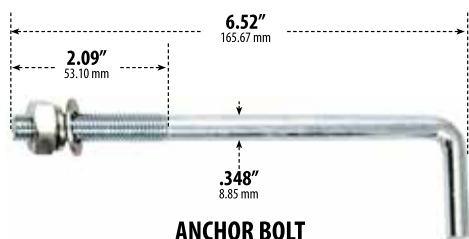

D810-LED20

PATH, WALKWAY, DRIVEWAY and ENTRANCE AREA BOLLARD

ANCHOR BOLT

TEMPLATE

Overall Dimensions:
6.30"W x 39.96"H x 6.30"D

Maximum Height: 39.96"
Width: 6.30"
Maximum Depth: 6.30"

Weight: 10lbs 8oz (FIXTURE), 12lbs 8oz (wBOX)
Box Dimensions: 40.38"L x 6.75"W x 7.00"H

- ▶ **Material:** Powder Coated Cast Aluminum
- ▶ **Lens:** Clear, Heat Resistant, PC Diffuser
- ▶ **Available Finish:** Black, Bronze, Verde Green
- ▶ **Lumens:** 1107Lm
- ▶ **Color Temperature:** 4000K
- ▶ **ETL Approved**