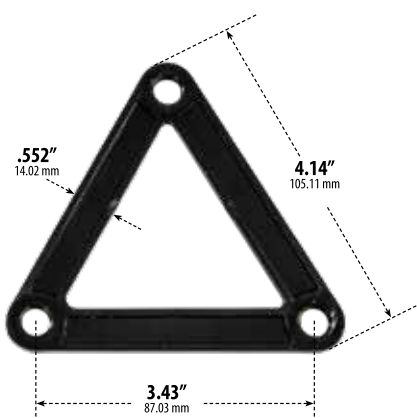

D810-LED20

PATH, WALKWAY, DRIVEWAY and ENTRANCE AREA BOLLARD

ANCHOR BOLT

TEMPLATE

Overall Dimensions:
6.30"W x 39.96"H x 6.30"D

Maximum Height: 39.96"
Width: 6.30"
Maximum Depth: 6.30"

Weight: 10lbs 8oz (FIXTURE), 12lbs 8oz (wBOX)
Box Dimensions: 40.38"L x 6.75"W x 7.00"H

- ▶ **Material:** Powder Coated Cast Aluminum
- ▶ **Lens:** Clear, Heat Resistant, PC Diffuser
- ▶ **Available Finish:** Black, Bronze, Verde Green
- ▶ **Lumens:** 1107Lm
- ▶ **Color Temperature:** 4000K
- ▶ **ETL Approved**