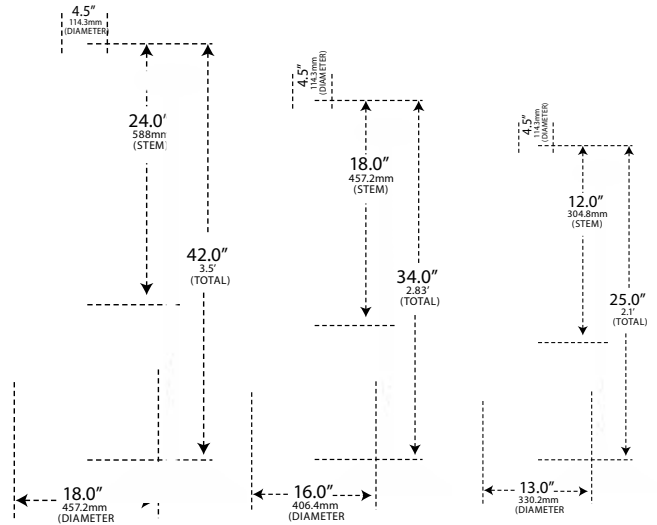

# D7500

## DROP DOWN GLOBE CEILING FIXTURE

- ▶ **Base Material:** Powder Coated Cast Aluminum
- ▶ **Globe:** White, Heat Resistant, Polyethylene Globe
- ▶ **Available Base Finish:** Black, Verde Green, White
- ▶ **Available Stem Lengths:** 12", 18", 24" (Please Specify When Ordering)
- ▶ **ETL Approved**

MODEL NUMBER	LAMP TYPE	ILLUMINANT TYPE	WATTS (W)	VOLTS (V)	DIAMETER	LAMP(S) INCLUDED?
D7500	A-Type	Incandescent	60	120	13"	NO
D7500-LED18	TUBULAR LED	96 LEDs	18	85-265	13"	YES
D7500-LED20	G24-LED	140 LEDs	20	120-277	13"	YES
D7501	A-Type	Incandescent	60	120	16"	NO
D7501-LED18	TUBULAR LED	96 LEDs	18	85-265	16"	YES
D7501-LED20	G24-LED	140 LEDs	20	120-277	16"	YES
D7501-LED30	TUBULAR LED	168 LEDs	30	85-265	16"	YES
D7502	A-Type	Incandescent	60	120	18"	NO
D7502-LED18	TUBULAR LED	96 LEDs	18	85-265	18"	YES
D7502-LED20	G24-LED	140 LEDs	20	120-277	18"	YES
D7502-LED30	TUBULAR LED	168 LEDs	30	85-265	18"	YES
D7503	S13-GU24	Fluorescent	13	120	13"	YES
D7504	S13-GU24	Fluorescent	13	120	16"	YES
D7505	S13-GU24	Fluorescent	13	120	18"	YES
D7509	HID	HPS	35	120	16"	YES
D7510	HID	HPS	35	120	18"	YES
D7511	HID	MH	35	120	16"	YES
D7512	HID	MH	35	120	18"	YES
D7513	HID	HPS	50	120	16"	YES
D7514	HID	HPS	50	120	18"	YES
D7515	HID	MH	50	120	16"	YES
D7516	HID	MH	50	120	18"	YES
D7517	HID	HPS	70	120	18"	YES
D7518	HID	MH	70	120	18"	YES

LED Available in Warm White & Cool White

Overall Dimensions:  
See specs above

Weight (Globe): 13": 2.30 lbs, 16": 3.04 lbs, 18": 4.28 lbs  
Weight (Stem w/Cover): 12" - .38 lbs, 18" - .52 lbs, 24" - .60 lbs  
Box Dimensions: n/a