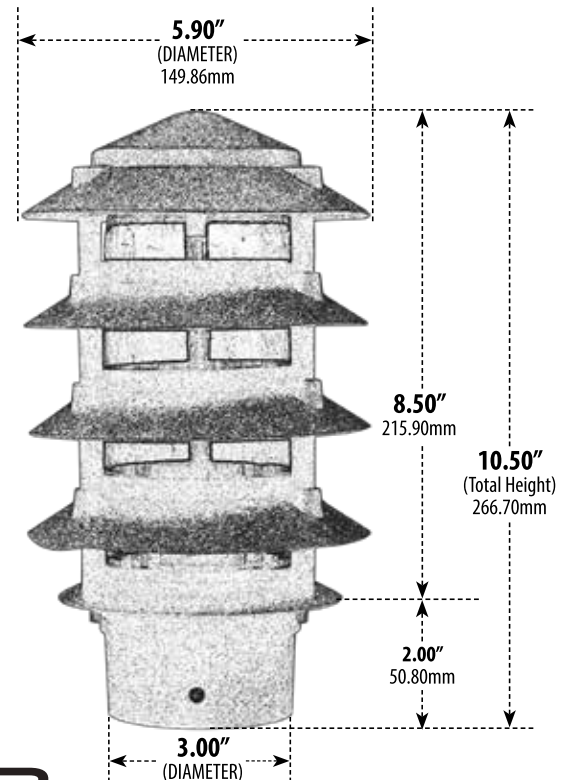

D5500

FIVE-TIER PAGODA LIGHT (6 INCH TOP) PATH, WALKWAY AND AREA LIGHTING

- **Material:** Powder Coated Cast Aluminum
- **Lens:** Clear, Heat Resistant, Tempered Glass

MODEL NUMBER	TOP DIA.	BOTTOM DIA.	LAMP TYPE	ILLUMINANT TYPE	WATTS (W)	VOLTS (V)	LAMP(S) INCLUDED?
D5500	6"	1/2"	Tubular Med	72 LEDs	5.8	120	YES
D5550**	6"	1/2"	A-Type	INCANDESCENT	40	120	NO
D5552	6"	1/2"	S13-GU24	FLUORESCENT	13	120	YES
D5553	6"	1/2"	S26-GU24	FLUORESCENT	26	120	YES
D5554	6"	1/2"	Tubular G24 2P	60 LEDs	11	120-277	YES
D5565	6"	3"	Tubular Med	72 LEDs	5.8	120	YES
D5566**	6"	3"	A-Type	INCANDESCENT	40	120	NO
D5567	6"	3"	S13-GU24	FLUORESCENT	13	120	YES
D5568	6"	3"	S26-GU24	FLUORESCENT	26	120	YES
D5569	6"	3"	Tubular G24 2P	60 LEDs	11	120-277	YES

- 1/2" NPT or 3" Base
- Riser Not Included
- Replacement Glass Lens: P-GLS-D5500 (sold separately)
- Available Finish: Black, Bronze, Green, Verde Green
- ETL Approved

**AVAILABLE IN 6W FILAMENT LED Add -LED6 to Model Number

Overall Dimensions: 10.50"H x 5.90"W x 5.90"D

Weight: 2.0 lbs

Approximate Wire Length: 17.00"

Box Dimensions: 11.00"H x 6.00"W x 6.00"D

DABMAR
LIGHTING

DABMAR LIGHTING INCORPORATED

320 Graves Ave . Oxnard, CA 93030 . 805.604.9090 . f: 805.604.9050 . www.dabmar.com
4693 19th Street Ct E . Bradenton, FL 34203