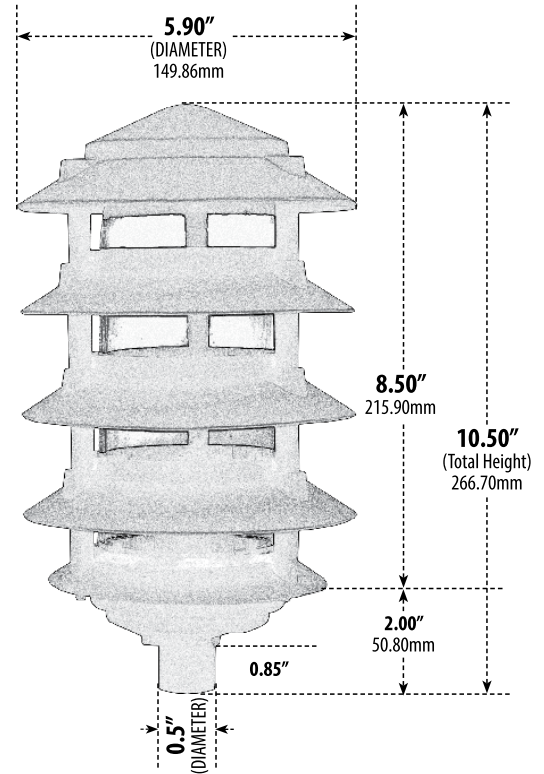

D5500

FIVE-TIER PAGODA LIGHT (6 INCH TOP) PATH, WALKWAY AND AREA LIGHTING

- **Material:** Powder Coated Cast Aluminum
- **Lens:** Clear, Heat Resistant, Tempered Glass

MODEL NUMBER	TOP DIA.	BOTTOM DIA.	LAMP TYPE	ILLUMINANT TYPE	WATTS (W)	VOLTS (V)	LAMP(S) INCLUDED?
D5500	6"	1/2"	Tubular Med	72 LEDs	5.8	120	YES
D5550**	6"	1/2"	A-Type	INCANDESCENT	40	120	NO
D5552	6"	1/2"	S13-GU24	FLUORESCENT	13	120	YES
D5553	6"	1/2"	S26-GU24	FLUORESCENT	26	120	YES
D5554	6"	1/2"	Tubular G24 2P	60 LEDs	11	120-277	YES
D5565	6"	3"	Tubular Med	72 LEDs	5.8	120	YES
D5566**	6"	3"	A-Type	INCANDESCENT	40	120	NO
D5567	6"	3"	S13-GU24	FLUORESCENT	13	120	YES
D5568	6"	3"	S26-GU24	FLUORESCENT	26	120	YES
D5569	6"	3"	Tubular G24 2P	60 LEDs	11	120-277	YES

- 1/2" NPT or 3" Base
- Riser Not Included
- Replacement Glass Lens: P-GLS-D5500 (sold separately)
- Available Finish: Black, Bronze, Green, Verde Green
- ETL Approved

**AVAILABLE IN 6W FILAMENT LED Add -LED6 to Model Number

Overall Dimensions: 10.50"H x 5.90"W x 5.90"D

Weight: 2.0 lbs

Approximate Wire Length: 17.00"

Box Dimensions: 11.00"H x 6.00"W x 6.00"D

DABMAR
LIGHTING

DABMAR LIGHTING INCORPORATED

320 Graves Ave . Oxnard, CA 93030 . 805.604.9090 . f: 805.604.9050 . www.dabmar.com
4693 19th Street Ct E . Bradenton, FL 34203