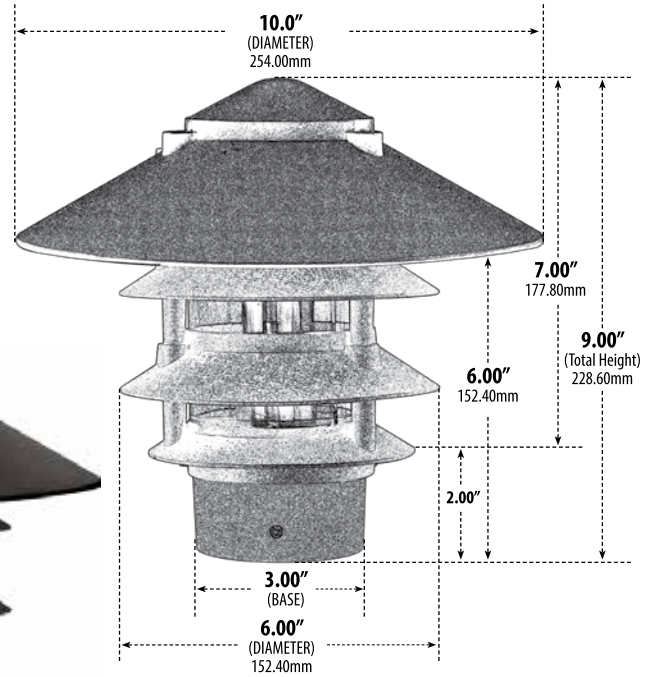

# D5400

## FOUR-TIER PAGODA LIGHT PATH, WALKWAY AND AREA LIGHTING

- **Material:** Powder Coated Cast Aluminum
- **Lens:** Clear, Heat Resistant, Tempered Glass

MODEL NUMBER	TOP DIA.	BOTTOM DIA.	LAMP TYPE	ILLUMINANT TYPE	WATTS (W)	VOLTS (V)	LAMP(S) INCLUDED?
D5400	10"	3"	A-Type	INCANDESCENT	40	120	NO
D5400-LED6	10"	3"	A19-LED	FILAMENT LED	6	120	YES
D5401	10"	3"	PL7	FLUORESCENT	7	120	YES
D5404	10"	3"	Tubular G24 2P	100 LEDs	12	120-277	YES
D5410	10"	1/2"	A-Type	INCANDESCENT	40	120	NO
D5410-LED6	10"	1/2"	A19-LED	FILAMENT LED	6	120	YES
D5411	10"	1/2"	PL7	FLUORESCENT	7	120	YES
D5414	10"	1/2"	Tubular G24 2P	100 LEDs	12	120-277	YES

- 1/2" NPT or 3" Base
- Riser Not Included
- Replacement Glass Lens: P-GLS-D5100 (sold separately)
- Available Finish: Black, Bronze, Green, Verde Green
- ETL Approved

Overall Dimensions: 9.00"H x 10.00"W x 10.00"D

Weight: 2.20 lbs  
Approximate Wire Length: 6.00"

Pagoda Head Only  
(No Stem or Ground Spike Included)

**DABMAR**  
LIGHTING

DABMAR LIGHTING INCORPORATED

320 Graves Ave . Oxnard, CA 93030 . 805.604.9090 . f: 805.604.9050 . www.dabmar.com  
4693 19th Street Ct E . Bradenton, FL 34203