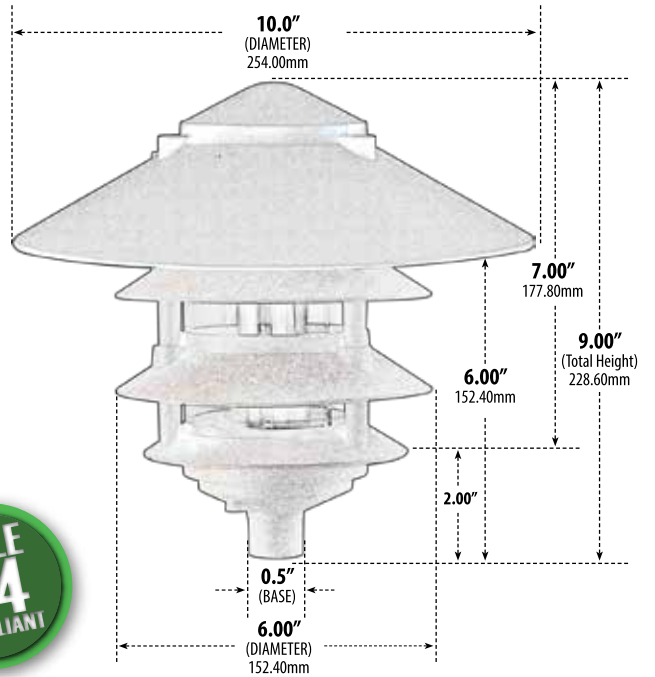

# D5400

## FOUR-TIER PAGODA LIGHT PATH, WALKWAY AND AREA LIGHTING

- **Material:** Powder Coated Cast Aluminum
- **Lens:** Clear, Heat Resistant, Tempered Glass

MODEL NUMBER	TOP DIA.	BOTTOM DIA.	LAMP TYPE	ILLUMINANT TYPE	WATTS (W)	VOLTS (V)	LAMP(S) INCLUDED?
D5400	10"	3"	A-Type	INCANDESCENT	40	120	NO
D5400-LED6	10"	3"	A19-LED	FILAMENT LED	6	120	YES
D5401	10"	3"	PL7	FLUORESCENT	7	120	YES
D5404	10"	3"	Tubular G24 2P	100 LEDs	12	120-277	YES
D5410	10"	1/2"	A-Type	INCANDESCENT	40	120	NO
D5410-LED6	10"	1/2"	A19-LED	FILAMENT LED	6	120	YES
D5411	10"	1/2"	PL7	FLUORESCENT	7	120	YES
D5414	10"	1/2"	Tubular G24 2P	100 LEDs	12	120-277	YES

- 1/2" NPT or 3" Base
- Riser Not Included
- Replacement Glass Lens: P-GLS-D5100 (sold separately)
- Available Finish: Black, Bronze, Green, Verde Green
- ETL Approved

Overall Dimensions: 9.00"H x 10.00"W x 10.00"D

Weight: 2.20 lbs  
Approximate Wire Length: 6.00"

Pagoda Head Only  
(No Stem or Ground Spike Included)

**DABMAR**  
LIGHTING

DABMAR LIGHTING INCORPORATED

320 Graves Ave . Oxnard, CA 93030 . 805.604.9090 . f: 805.604.9050 . www.dabmar.com  
4693 19th Street Ct E . Bradenton, FL 34203