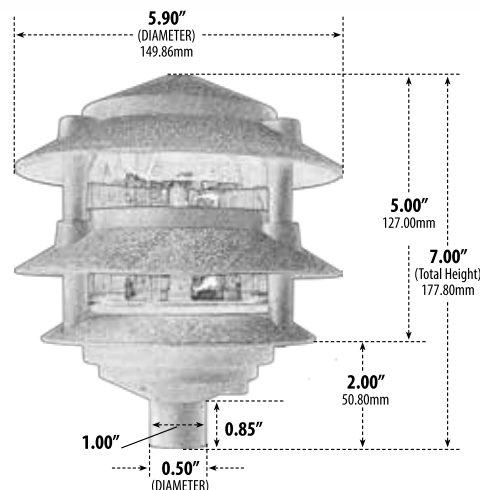

## THREE-TIER PAGODA LIGHT PATH, WALKWAY AND AREA LIGHTING

- **Material:** Powder Coated Cast Aluminum
- **Lens:** Clear, Heat Resistant, Tempered Glass

MODEL NUMBER	TOP DIA.	BOTTOM DIA.	LAMP TYPE	ILLUMINANT TYPE	WATTS (W)	VOLTS (V)	LAMP(S) INCLUDED?
D5000	6"	1/2"	A-Type	INCANDESCENT	25	120	NO
D5000-LED4	6"	1/2"	A19-LED	72 LEDs	4	120	YES
D5000-LED6	6"	1/2"	A19-LED	FILAMENT LED	6	120	YES
D5300	10"	1/2"	A-Type	INCANDESCENT	25	120	NO
D5300-LED4	10"	1/2"	A19-LED	72 LEDs	4	120	YES
D5300-LED6	10"	1/2"	A19-LED	FILAMENT LED	6	120	YES
D5305	6"	3"	A-Type	INCANDESCENT	25	120	NO
D5305-LED4	6"	3"	A19-LED	72 LEDs	4	120	YES
D5305-LED6	6"	3"	A19-LED	FILAMENT LED	6	120	YES
D5310	10"	3"	A-Type	INCANDESCENT	25	120	NO
D5310-LED4	10"	3"	A19-LED	72 LEDs	4	120	YES
D5310-LED6	10"	3"	A19-LED	FILAMENT LED	6	120	YES

- **Riser Not Included**
- **1/2" NPT or 3" Base** (Not Available in Bronze)
- **Replacement Glass Lens:** P-GLS-D5000 (sold separately)
- **Available Finish:** Black, Bronze, Green, Verde Green
- **ETL Approved**

Overall Dimensions:  
7.00"H x 6.00"W x 6.00"D

Weight: 1.60 lbs  
Approximate Wire Length: 11"  
Pagoda Head Only  
(No Stem or Ground Spike  
Included)  
Box Dimensions:  
8.00"H x 6.00"W x 6.25"D

**DABMAR**  
LIGHTING