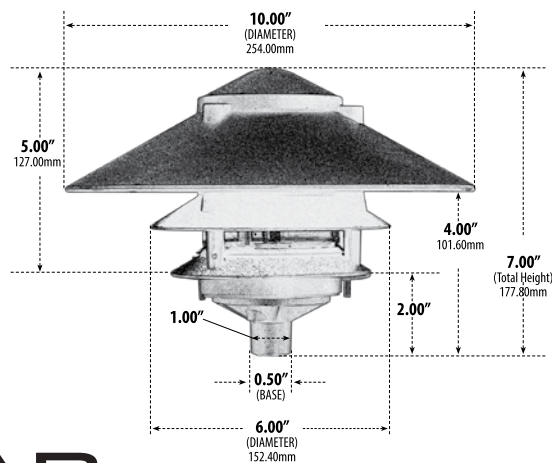

## THREE-TIER PAGODA LIGHT PATH, WALKWAY AND AREA LIGHTING

- **Material:** Powder Coated Cast Aluminum
- **Lens:** Clear, Heat Resistant, Tempered Glass

MODEL NUMBER	TOP DIA.	BOTTOM DIA.	LAMP TYPE	ILLUMINANT TYPE	WATTS (W)	VOLTS (V)	LAMP(S) INCLUDED?
D5000	6"	1/2"	A-Type	INCANDESCENT	25	120	NO
D5000-LED4	6"	1/2"	A19-LED	72 LEDs	4	120	YES
D5000-LED6	6"	1/2"	A19-LED	FILAMENT LED	6	120	YES
D5300	10"	1/2"	A-Type	INCANDESCENT	25	120	NO
D5300-LED4	10"	1/2"	A19-LED	72 LEDs	4	120	YES
D5300-LED6	10"	1/2"	A19-LED	FILAMENT LED	6	120	YES
D5305	6"	3"	A-Type	INCANDESCENT	25	120	NO
D5305-LED4	6"	3"	A19-LED	72 LEDs	4	120	YES
D5305-LED6	6"	3"	A19-LED	FILAMENT LED	6	120	YES
D5310	10"	3"	A-Type	INCANDESCENT	25	120	NO
D5310-LED4	10"	3"	A19-LED	72 LEDs	4	120	YES
D5310-LED6	10"	3"	A19-LED	FILAMENT LED	6	120	YES

- **Riser Not Included**
- **1/2" NPT or 3" Base** (Not Available in Bronze)
- **Replacement Glass Lens:** P-GLS-D5000 (sold separately)
- **Available Finish:** Black, Bronze, Green, Verde Green
- **ETL Approved**

Overall Dimensions:  
7.00"H x 6.00"W x 6.00"D

Weight: 1.60 lbs  
Approximate Wire Length: 11"  
Pagoda Head Only  
(No Stem or Ground Spike  
Included)  
Box Dimensions:  
8.00"H x 6.00"W x 6.25"D

**DABMAR**  
LIGHTING