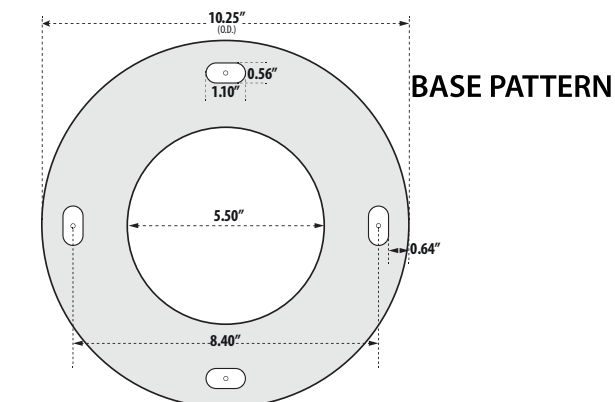

D140

PATH, WALKWAY, DRIVEWAY and ENTRANCE AREA BOLLARD

- ▶ **Material:** Fiberglass
- ▶ **Lens:** White, Heat Resistant, Polycarbonate Lens
- ▶ **Available Finish:** Black, Bronze
- ▶ **ETL Approved**

Overall Dimensions:
10.25"W x 41.94"H x 10.25"D

Maximum Height: 41.94"
Width: 10.25"
Maximum Depth: 10.25"

Weight: 10.80 lbs
Box Dimensions: 10.75"W x 44.50"H x 10.75"D

MODEL NUMBER	LAMP TYPE	ILLUMINANT TYPE	WATTS (W)	VOLTS (V)	LAMP(S) INCLUDED?
D140	A-Type	Incandescent	60	120	NO
D140-LED112	Tubular G24 2P	112 LEDs	20	120-277	YES
D142-35	HID	HPS	35	120	YES
D142-50	HID	HPS	50	120	YES
D142-50-MT	HID	HPS	50	MT	YES
D142	HID	HPS	70	120	YES
D142-MT	HID	HPS	70	MT	YES
D143-35	HID	MH	35	120	YES
D143-50	HID	MH	50	120	YES
D143-50-MT	HID	MH	50	MT	YES
D143	HID	MH	70	120	YES
D143-MT	HID	MH	70	MT	YES
D145	S13-GU24	Fluorescent	13	120	YES
D146	S26-GU24	Fluorescent	26	120	YES