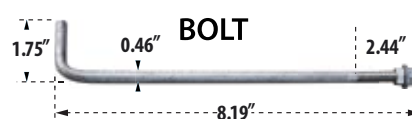

D140

PATH, WALKWAY, DRIVEWAY and ENTRANCE AREA BOLLARD

- ▶ **Material:** Fiberglass
- ▶ **Lens:** White, Heat Resistant, Polycarbonate Lens
- ▶ **Available Finish:** Black, Bronze
- ▶ **ETL Approved**

Overall Dimensions:
10.25"W x 41.94"H x 10.25"D

Maximum Height: 41.94"
Width: 10.25"
Maximum Depth: 10.25"

Weight: 10.80 lbs
Box Dimensions: 10.75"W x 44.50"H x 10.75"D

MODEL NUMBER	LAMP TYPE	ILLUMINANT TYPE	WATTS (W)	VOLTS (V)	LAMP(S) INCLUDED?
D140	A-Type	Incandescent	60	120	NO
D140-LED112	Tubular G24 2P	112 LEDs	20	120-277	YES
D142-35	HID	HPS	35	120	YES
D142-50	HID	HPS	50	120	YES
D142-50-MT	HID	HPS	50	MT	YES
D142	HID	HPS	70	120	YES
D142-MT	HID	HPS	70	MT	YES
D143-35	HID	MH	35	120	YES
D143-50	HID	MH	50	120	YES
D143-50-MT	HID	MH	50	MT	YES
D143	HID	MH	70	120	YES
D143-MT	HID	MH	70	MT	YES
D145	S13-GU24	Fluorescent	13	120	YES
D146	S26-GU24	Fluorescent	26	120	YES