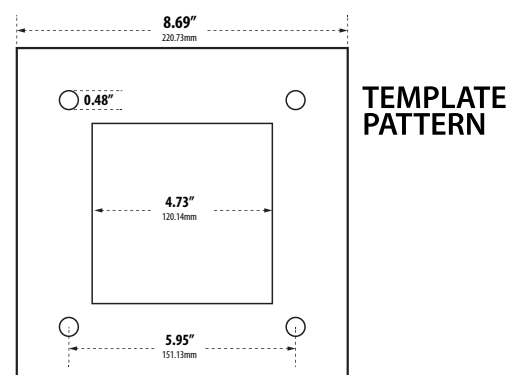

D140

PATH, WALKWAY, DRIVEWAY and ENTRANCE AREA BOLLARD

- ▶ **Material:** Fiberglass
- ▶ **Lens:** White, Heat Resistant, Polycarbonate Lens
- ▶ **Available Finish:** Black, Bronze
- ▶ **ETL Approved**

Overall Dimensions:
10.25"W x 41.94"H x 10.25"D

Maximum Height: 41.94"
Width: 10.25"
Maximum Depth: 10.25"

Weight: 10.80 lbs
Box Dimensions: 10.75"W x 44.50"H x 10.75"D

MODEL NUMBER	LAMP TYPE	ILLUMINANT TYPE	WATTS (W)	VOLTS (V)	LAMP(S) INCLUDED?
D140	A-Type	Incandescent	60	120	NO
D140-LED112	Tubular G24 2P	112 LEDs	20	120-277	YES
D142-35	HID	HPS	35	120	YES
D142-50	HID	HPS	50	120	YES
D142-50-MT	HID	HPS	50	MT	YES
D142	HID	HPS	70	120	YES
D142-MT	HID	HPS	70	MT	YES
D143-35	HID	MH	35	120	YES
D143-50	HID	MH	50	120	YES
D143-50-MT	HID	MH	50	MT	YES
D143	HID	MH	70	120	YES
D143-MT	HID	MH	70	MT	YES
D145	S13-GU24	Fluorescent	13	120	YES
D146	S26-GU24	Fluorescent	26	120	YES