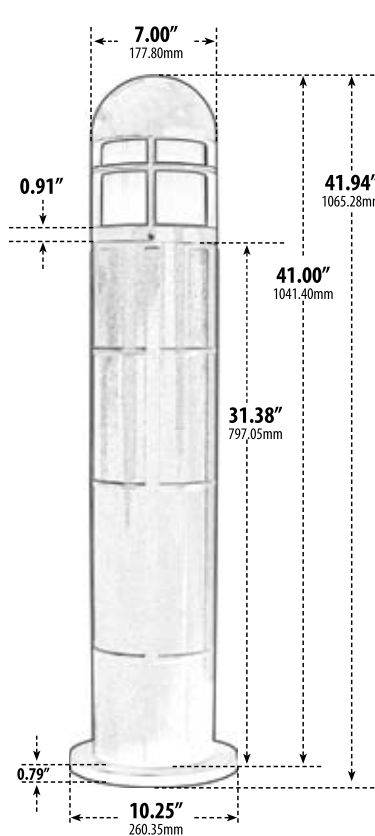

D140

PATH, WALKWAY, DRIVEWAY and ENTRANCE AREA BOLLARD

- ▶ **Material:** Fiberglass
- ▶ **Lens:** White, Heat Resistant, Polycarbonate Lens
- ▶ **Available Finish:** Black, Bronze
- ▶ **ETL Approved**

Overall Dimensions:
10.25"W x 41.94"H x 10.25"D

Maximum Height: 41.94"
Width: 10.25"
Maximum Depth: 10.25"

Weight: 10.80 lbs
Box Dimensions: 10.75"W x 44.50"H x 10.75"D

MODEL NUMBER	LAMP TYPE	ILLUMINANT TYPE	WATTS (W)	VOLTS (V)	LAMP(S) INCLUDED?
D140	A-Type	Incandescent	60	120	NO
D140-LED112	Tubular G24 2P	112 LEDs	20	120-277	YES
D142-35	HID	HPS	35	120	YES
D142-50	HID	HPS	50	120	YES
D142-50-MT	HID	HPS	50	MT	YES
D142	HID	HPS	70	120	YES
D142-MT	HID	HPS	70	MT	YES
D143-35	HID	MH	35	120	YES
D143-50	HID	MH	50	120	YES
D143-50-MT	HID	MH	50	MT	YES
D143	HID	MH	70	120	YES
D143-MT	HID	MH	70	MT	YES
D145	S13-GU24	Fluorescent	13	120	YES
D146	S26-GU24	Fluorescent	26	120	YES