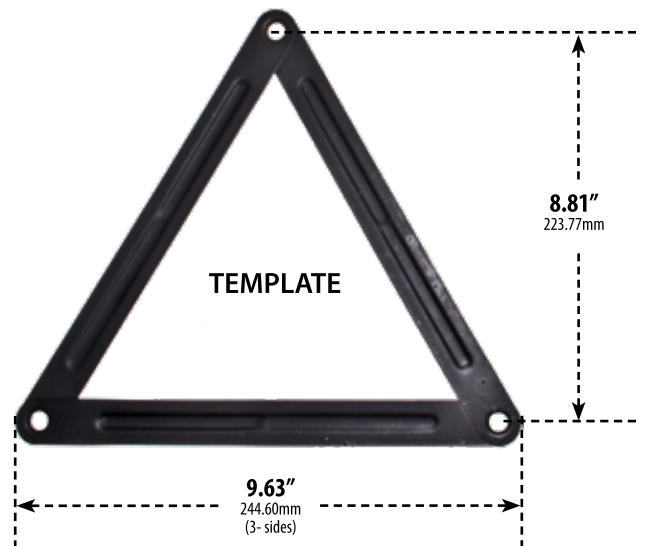

BS350

SURFACE MOUNTED BASE FOR 3" O.D. ROUND POST

12.25" (BASE)
314.45mm
(AT THE WIDEST POINT)

- **Material:** Powder Coated Cast Aluminum
- **Available Finish:** Black, White, Bronze, Verde Green

MODEL NUMBER		
BS350	21"H x 10.75"W BASE	3" ID FITTER

For 7ft and 10ft Direct Burial Poles

Overall Dimensions:
21.25"H x 12.25"W x 12.25"D

Weight: 9.4 lbs
Box Dimensions: 21.50"H x 12.75"W x 11.00"D

DABMAR
LIGHTING

DABMAR LIGHTING INCORPORATED

320 Graves Ave . Oxnard, CA 93030 . 805.604.9090 . f: 805.604.9050 . www.dabmar.com