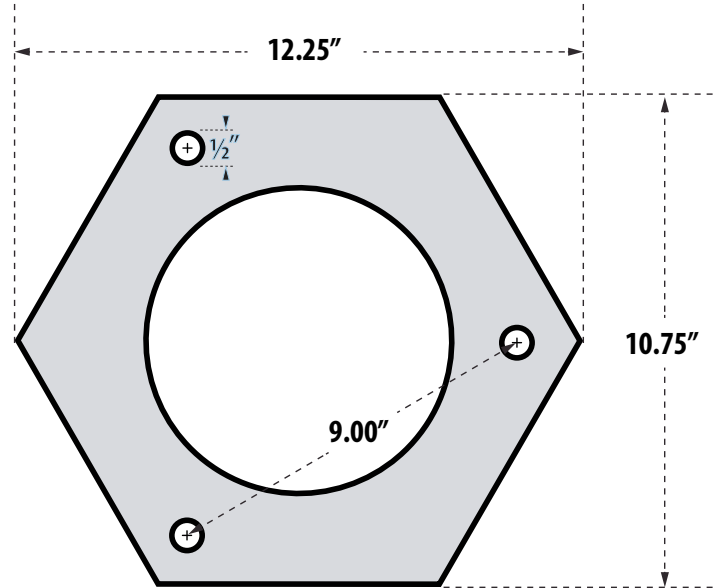

BS350

SURFACE MOUNTED BASE FOR 3" O.D. ROUND POST

12.25" (BASE)
314.45mm
(AT THE WIDEST POINT)

- **Material:** Powder Coated Cast Aluminum
- **Available Finish:** Black, White, Bronze, Verde Green

MODEL NUMBER		
BS350	21"H x 10.75"W BASE	3" ID FITTER

For 7ft and 10ft Direct Burial Poles

Overall Dimensions:
21.25"H x 12.25"W x 12.25"D

Weight: 9.4 lbs
Box Dimensions: 21.50"H x 12.75"W x 11.00"D

DABMAR
LIGHTING

DABMAR LIGHTING INCORPORATED

320 Graves Ave . Oxnard, CA 93030 . 805.604.9090 . f: 805.604.9050 . www.dabmar.com