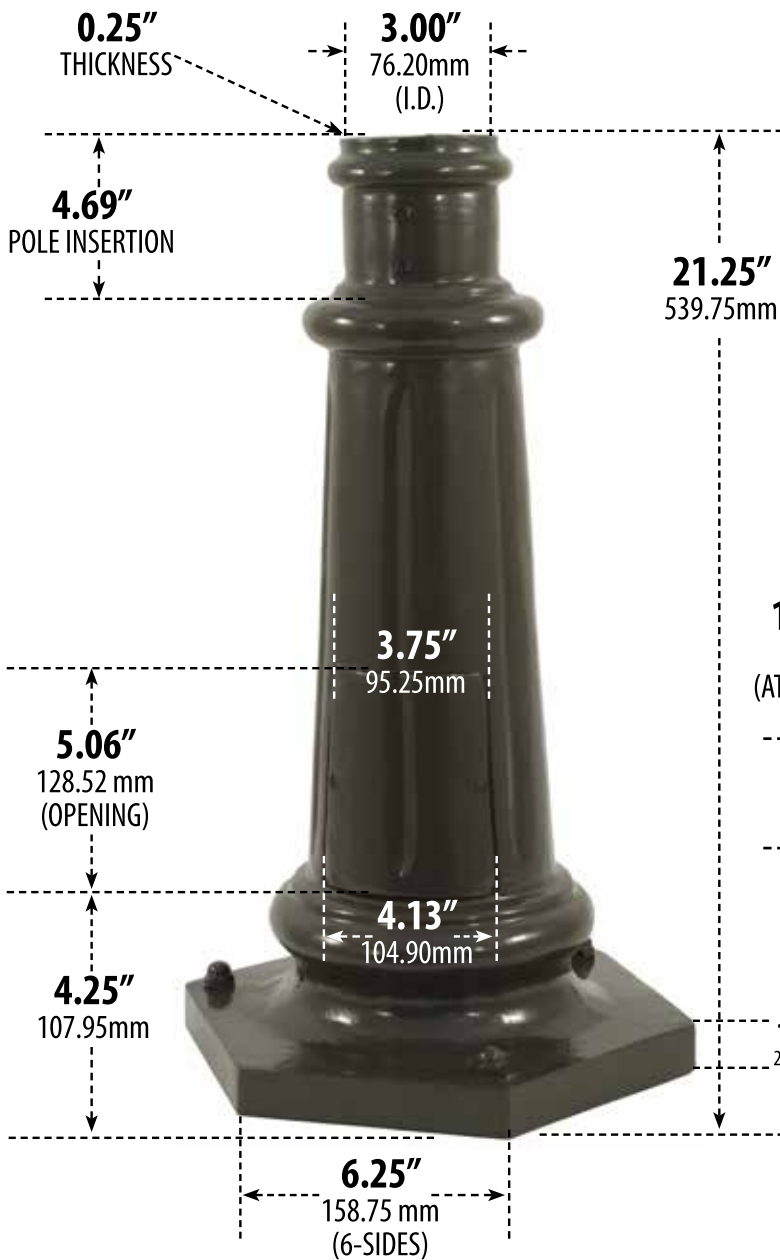

BS350

SURFACE MOUNTED BASE FOR 3" O.D. ROUND POST

12.25" (BASE)
314.45mm
(AT THE WIDEST POINT)

- **Material:** Powder Coated Cast Aluminum
- **Available Finish:** Black, White, Bronze, Verde Green

MODEL NUMBER		
BS350	21"H x 10.75"W BASE	3" ID FITTER

For 7ft and 10ft Direct Burial Poles

Overall Dimensions:
21.25"H x 12.25"W x 12.25"D

Weight: 9.4 lbs
Box Dimensions: 21.50"H x 12.75"W x 11.00"D

DABMAR
LIGHTING

DABMAR LIGHTING INCORPORATED

320 Graves Ave . Oxnard, CA 93030 . 805.604.9090 . f: 805.604.9050 . www.dabmar.com