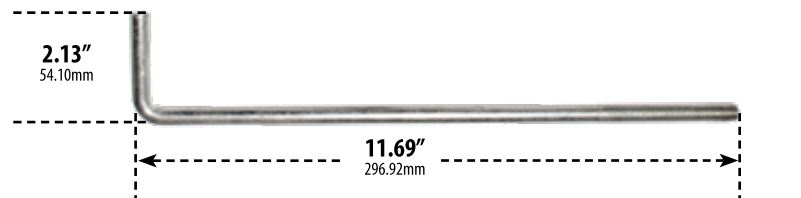

BS350

SURFACE MOUNTED BASE FOR 3" O.D. ROUND POST

12.25" (BASE)
314.45mm
(AT THE WIDEST POINT)

- **Material:** Powder Coated Cast Aluminum
- **Available Finish:** Black, White, Bronze, Verde Green

MODEL NUMBER		
BS350	21"H x 10.75"W BASE	3" ID FITTER

For 7ft and 10ft Direct Burial Poles

Overall Dimensions:
21.25"H x 12.25"W x 12.25"D

Weight: 9.4 lbs
Box Dimensions: 21.50"H x 12.75"W x 11.00"D

DABMAR
LIGHTING

DABMAR LIGHTING INCORPORATED

320 Graves Ave . Oxnard, CA 93030 . 805.604.9090 . f: 805.604.9050 . www.dabmar.com