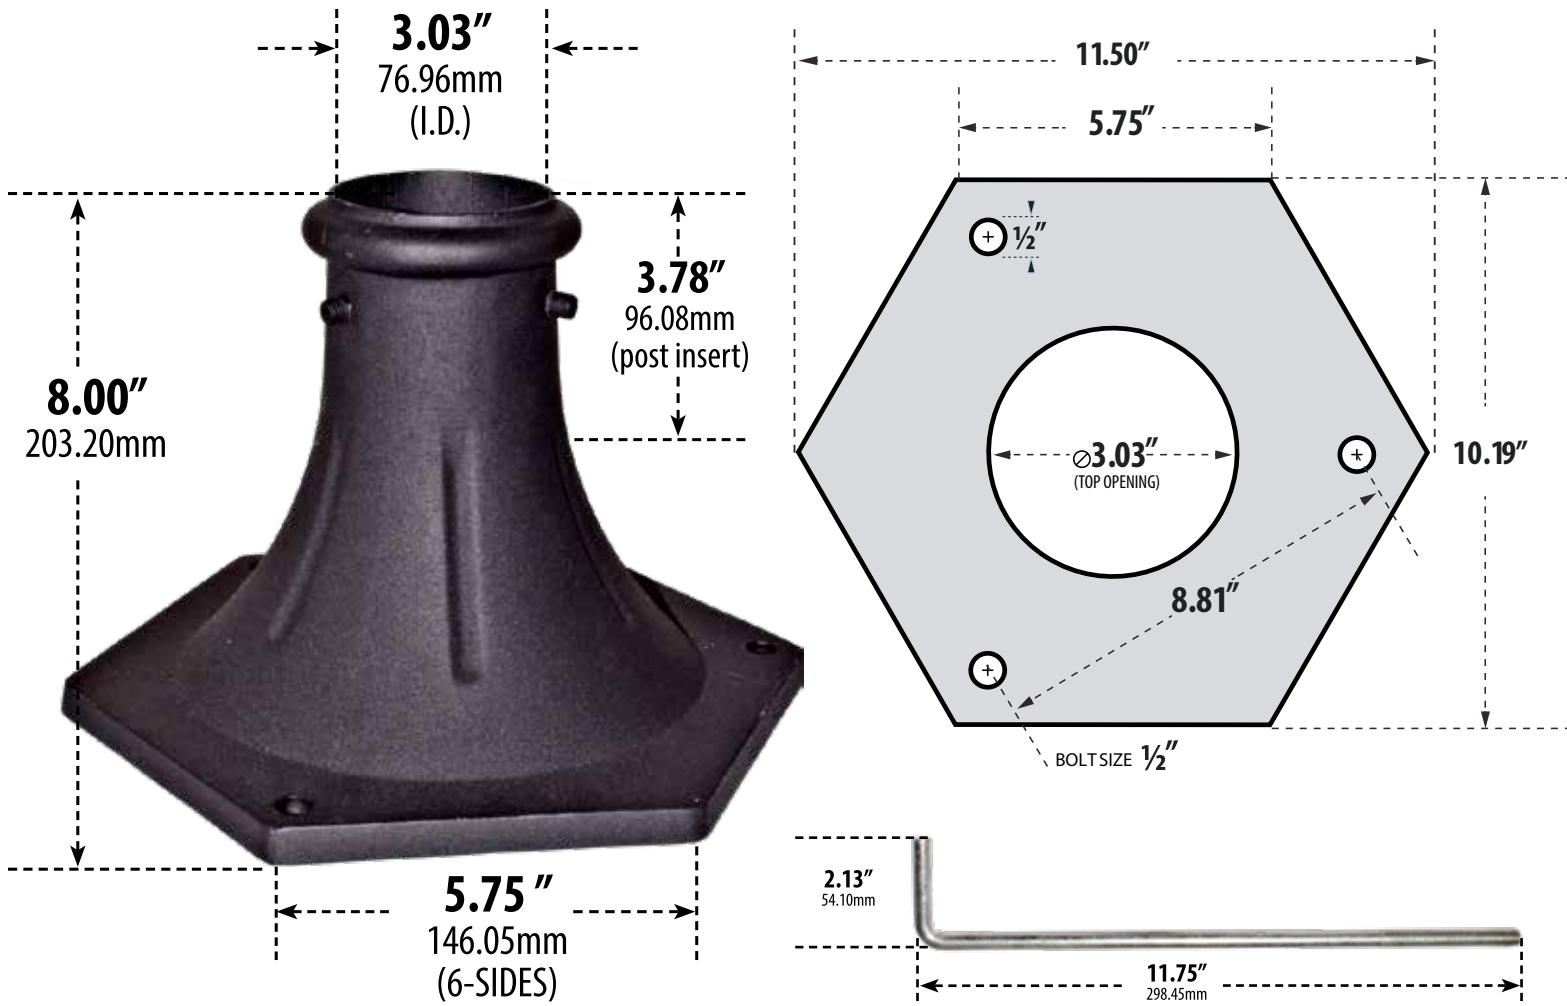

# BS300

## SURFACE MOUNTED BASE FOR 3" O.D. ROUND POST

- **Material:** Powder Coated Cast Aluminum
- **Available Finish:** Black, White, Bronze, Verde Green

MODEL NUMBER		
BS300	8" H x 10" W BASE	3" ID FITTER

Overall Dimensions:  
8.00"H x 11.50"W x 11.50"D

Weight: 5.4 lbs  
Box Dimensions: 8.75"H x 11.50"W x 10.75"D

**For 7ft Direct Burial Poles Only**

**DABMAR**  
LIGHTING