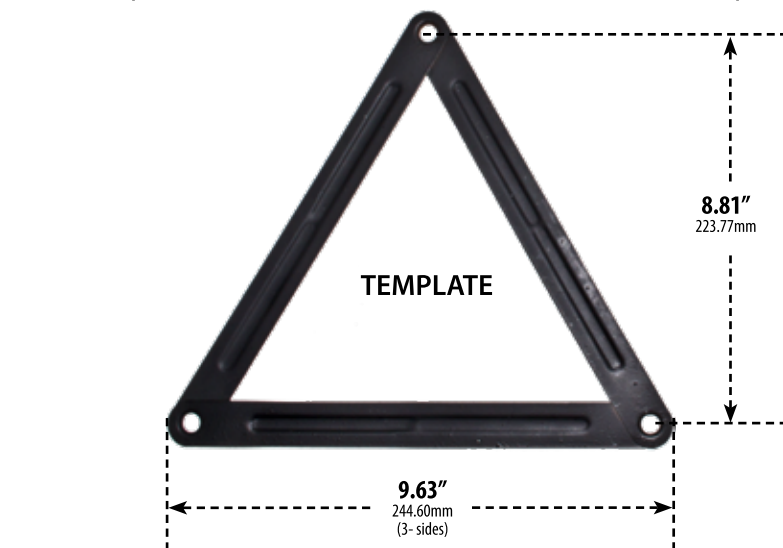

## SURFACE MOUNTED BASE FOR 3" O.D. ROUND POST

- **Material:** Powder Coated Cast Aluminum
- **Available Finish:** Black, White, Bronze, Verde Green

MODEL NUMBER		
BS300	8" H x 10" W BASE	3" ID FITTER

Overall Dimensions:  
8.00"H x 11.50"W x 11.50"D

Weight: 5.4 lbs  
Box Dimensions: 8.75"H x 11.50"W x 10.75"D

**For 7ft Direct Burial Poles Only**

**DABMAR**  
LIGHTING