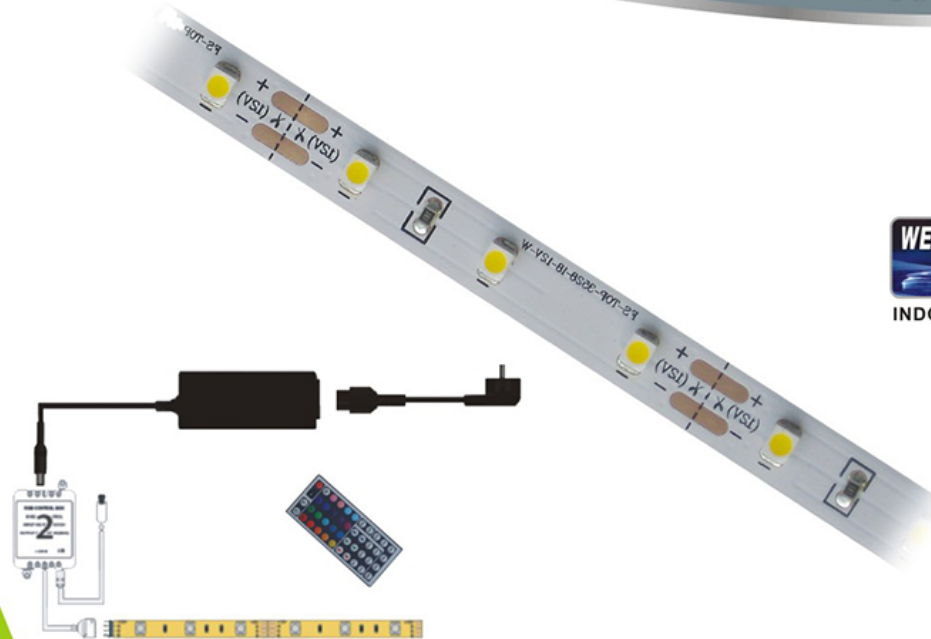

LED COLOR CHANGING TAPE LIGHT

Features:

- 10 Feet Long
- Light Up Your Home or Any Cool
- Peel to Expose Adhesive Backing
- Attaches to Most Surfaces
- Flexible to Contour Around Corners
- 16 Colors to Select From or Cycle
- Can Cut The Strip And Lengthen It to Use However Much You Need
- Link Up to 15Ft RGB Tape Lights Together

Specifications:

Model#	Description	Lamp Life	Case Pack	Dimensions (LxWxD)	UPC
UL120TP/RGB	10 FEET LED Tape Light Extension RGB	50,000	10	10'x5/16"	68059658328-8

Electrical Specifications: Input: 110-240V 50/60HZ
Output: 12VDC
Dimensions: 0.3"Wx118"L