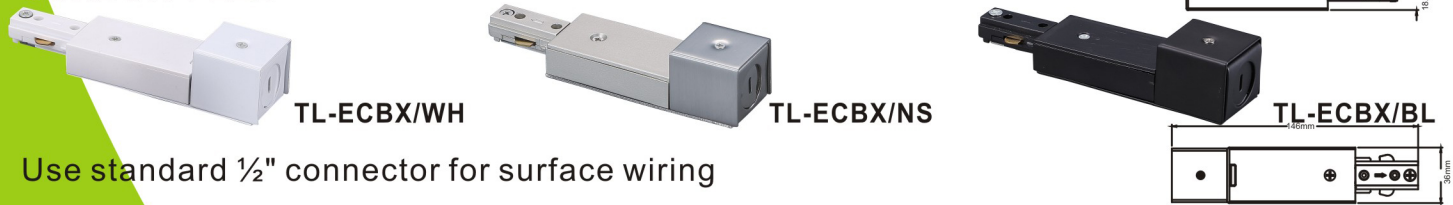

TRACK ACCESSORIES

H TYPE TRACK

48" length (3 connection)

END CONNECTOR

Used for direct wiring from conduit through the ceiling

CONDUIT FEED

Use standard 1/2" connector for surface wiring

JOINER CONNECTOR

Connect two tracks seamlessly to elongate your track

FLEX CONNECTOR

Connect two tracks in different angles. Can be flexed to 90° angle to left, right up or down

FLOATING CANOPY

Allows track to be powered anywhere along the length of the track