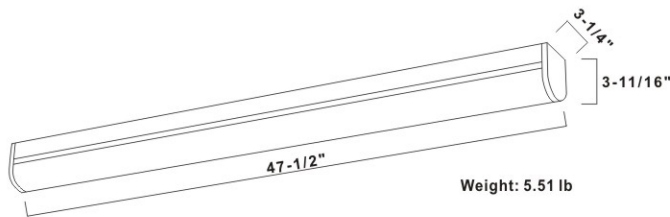

Height	E Avg/E Max	Beam Angle 113.09° Deg	Diameter
1m	365.1, 11951x		302.68cm
2m	91.28, 298.71x		605.36cm
3m	40.57, 132.71x		908.04cm
4m	22.82, 74.671x		1210.72cm
5m	14.60, 47.791x		1513.39cm
6m	10.14, 33.191x		1816.07cm
7m	7.451, 24.381x		2118.75cm
8m	5.705, 18.671x		2421.43cm
9m	4.508, 14.751x		2724.11cm
10m	3.651, 11.951x		3026.79cm

WARRANTY
5-YEAR *

Model:#	Description	wattage	lumens
ST4824S-LED/840	4 Ft Strip Light Fixture, Cool White	24	2700

*5 Years Limited Warranty

UPC: 80680215454-1