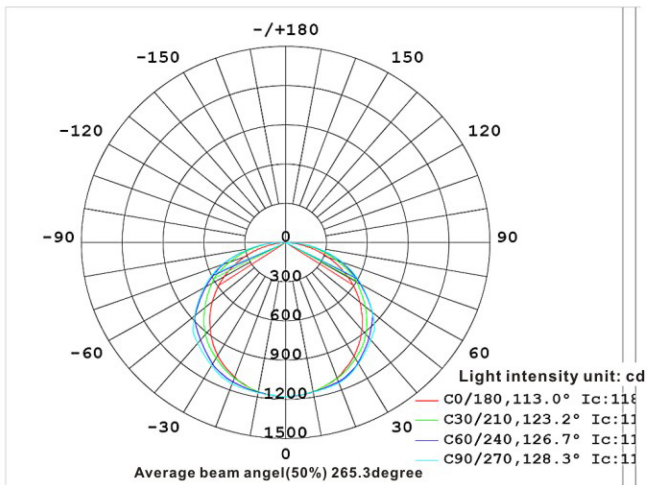

Height	E Avg/E Max	Beam Angle 113.09° Deg	Diameter
1m	365.1, 11951x		302.68cm
2m	91.28, 298.71x		605.36cm
3m	40.57, 132.71x		908.04cm
4m	22.82, 74.671x		1210.72cm
5m	14.60, 47.791x		1513.39cm
6m	10.14, 33.191x		1816.07cm
7m	7.451, 24.381x		2118.75cm
8m	5.705, 18.671x		2421.43cm
9m	4.508, 14.751x		2724.11cm
10m	3.651, 11.951x		3026.79cm

WARRANTY
5-YEAR *

Model:#	Description	wattage	lumens
ST4824S-LED/840	4 Ft Strip Light Fixture, Cool White	24	2700

*5 Years Limited Warranty

UPC: 80680215454-1