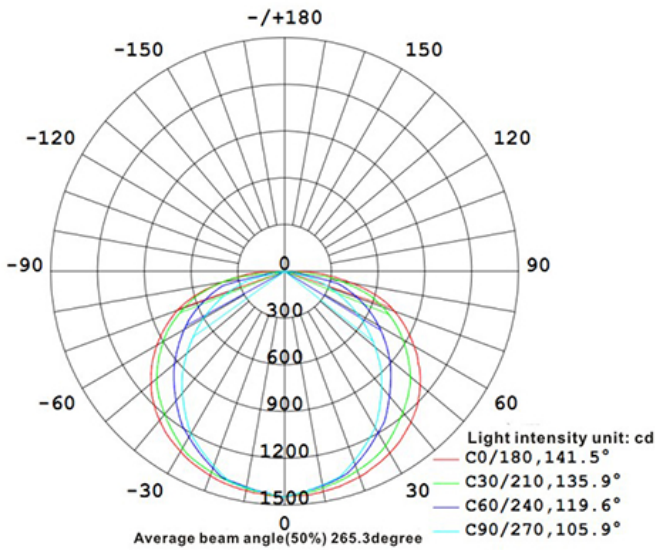

Specification:

Input Line Voltage:	120VAC
Input Power:	42W
Input Line Frequency:	50/60Hz
Lamp Life (Rated):	50,000hrs
Minimum Starting Temp:	-21°C/-6°F
Maximum Operating Temp:	40°C/104°F
CCT:	4000K
CRI:	≥80
CBCP:	1447
Beam Angle:	120°
Lumens:	4200

Note: The curves indicate the illuminated area and the average illumination when the luminaire is at different distance.

Weight: 2.6 lb

WARRANTY
2-YEAR *

Model:#	Description	wattage	lumens
SH4840POP-LED-840	4 Ft Shop Light Fixture, Cool White, with Outlet & Switch	42	4200