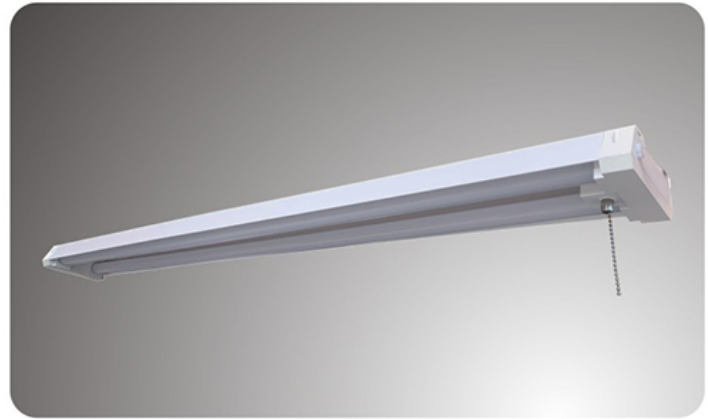

LED
TECHNOLOGY

50,000 Hours Life, 42Watt, 120V 60Hz

Applications:

Garages, Work Areas, Work Benches,
Under Shelves

Includes
Pull Chain
Switch

Convenience
Outlet

Features:

- Instant On To Full Brightness
- No Lamps To Purchase Or Replace
- No Humming
- Mercury Free Lamp Compared To Fluorescent
- Hanging Hardware Included
- Includes On/Off Pull Chain Switch
- 5 Foot Power Cord
- Can be surface mounted on ceiling or hung
- Convenience Outlet for Easy Linking
- Light Weight All Plastic Unit

Note: The curves indicate the illuminated area and the average illumination when the luminaire is at different distance.

Weight: 2.6 lb

WARRANTY
2-YEAR *

Model:#	Description	wattage	lumens
SH4840POP-LED-840	4 Ft Shop Light Fixture, Cool White, with Outlet & Switch	42	4200