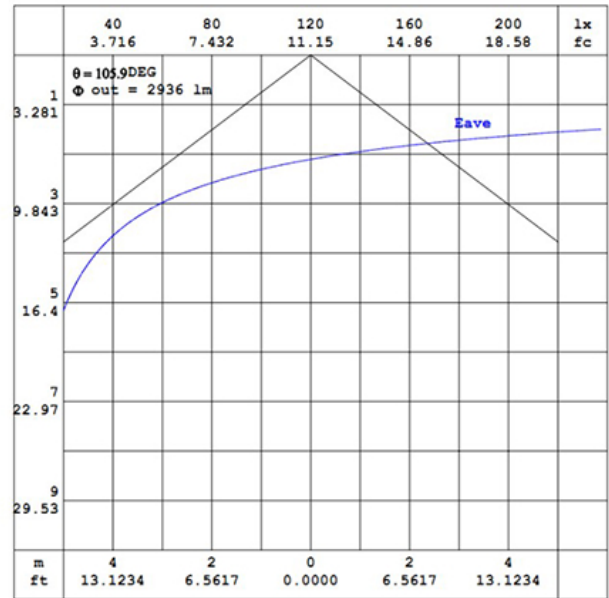

Specification:

Input Line Voltage:	120VAC
Input Power:	42W
Input Line Frequency:	50/60Hz
Lamp Life (Rated):	50,000hrs
Minimum Starting Temp:	-21°C/-6°F
Maximum Operating Temp:	40°C/104°F
CCT:	4000K
CRI:	≥80
CBCP:	1447
Beam Angle:	120°
Lumens:	4200

Note: The curves indicate the illuminated area and the average illumination when the luminaire is at different distance.

Weight: 2.6 lb

WARRANTY
2-YEAR *

Model:#	Description	wattage	lumens
SH4840POP-LED-840	4 Ft Shop Light Fixture, Cool White, with Outlet & Switch	42	4200