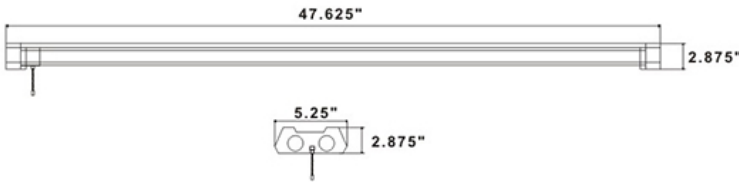

LED
TECHNOLOGY

50,000 Hours Life, 42Watt, 120V 60Hz

Applications:

Garages, Work Areas, Work Benches,
Under Shelves

Includes
Pull Chain
Switch

Convenience
Outlet

Features:

- Instant On To Full Brightness
- No Lamps To Purchase Or Replace
- No Humming
- Mercury Free Lamp Compared To Fluorescent
- Hanging Hardware Included
- Includes On/Off Pull Chain Switch
- 5 Foot Power Cord
- Can be surface mounted on ceiling or hung
- Convenience Outlet for Easy Linking
- Light Weight All Plastic Unit

Specification:

Input Line Voltage:	120VAC
Input Power:	42W
Input Line Frequency:	50/60Hz
Lamp Life (Rated):	50,000hrs
Minimum Starting Temp:	-21°C/-6°F
Maximum Operating Temp:	40°C/104°F
CCT:	4000K
CRI:	≥80
CBCP:	1447
Beam Angle:	120°
Lumens:	4200

Note: The curves indicate the illuminated area and the average illumination when the luminaire is at different distance.

Weight: 2.6 lb

WARRANTY
2-YEAR *

Model:#	Description	wattage	lumens
SH4840POP-LED-840	4 Ft Shop Light Fixture, Cool White, with Outlet & Switch	42	4200