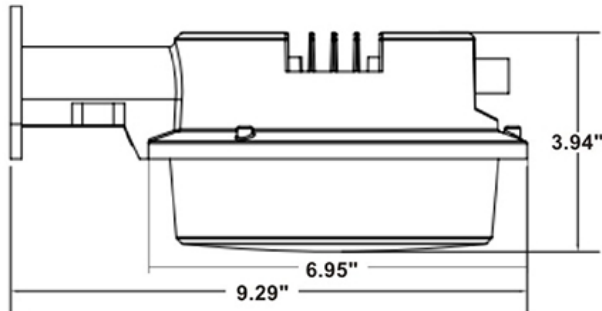

### Features:

- Integrated 30 Watt LED Light
- 60° 60ft of Light Coverage When Mounted at 20 feet
- Integrated Dusk to Dawn Photocell
- Can be Wall or Post Mounted. Compatible with Mounting Arms
- Rugged Corrosion Resistant Cast Aluminum Housing
- Poly Carbonate Lens Protects LED
- IP65 Outdoor Wet Location

Intensity (unit: cd) C0-180

Weight Without Any Accessories: 1.54 LB

Height Avg./Nadir, E Angle:117.00deg Diameter

Note: The curves indicate the illuminated area and the average illumination when the luminaire is at different distance.

**WARRANTY**

\* 2-YEAR

Model:#	Description	wattage	lumens
LWP35YP-BZ/DL	30Watt LED Area Light Bronze Color, Day Light	30W	4000