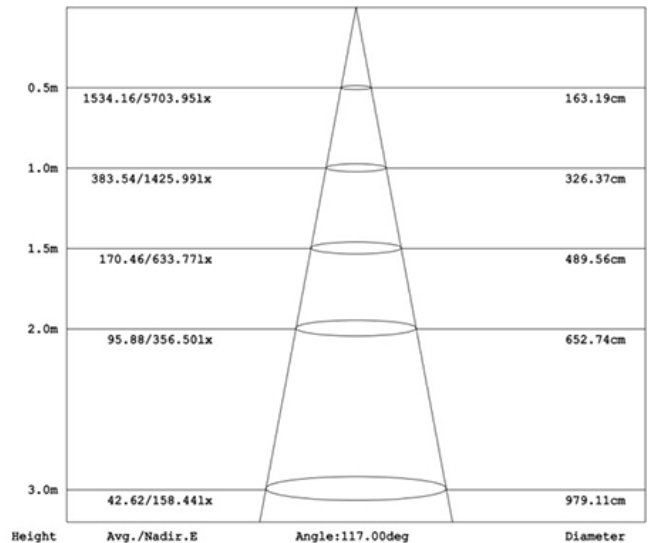

Height Avg./Nadir, E Angle:117.00deg Diameter

Note: The curves indicate the illuminated area and the average illumination when the luminaire is at different distance.

WARRANTY

* 2-YEAR

Model:#	Description	wattage	lumens
LWP35YP-BZ/DL	30Watt LED Area Light Bronze Color, Day Light	30W	4000

*2 Year Limited Warranty

UPC: 680596-582816