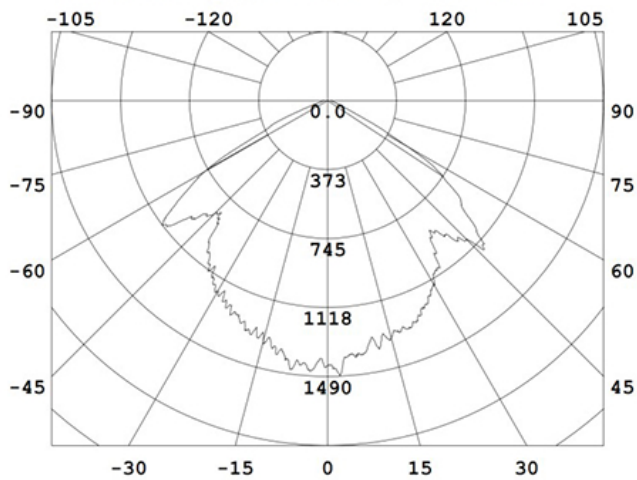

Intensity (unit: cd) C0-180

Weight Without Any Accessories: 1.54 LB

Height Avg./Nadir, E Angle:117.00deg Diameter

Note: The curves indicate the illuminated area and the average illumination when the luminaire is at different distance.

**WARRANTY**

\* 2-YEAR

Model:#	Description	wattage	lumens
LWP35YP-BZ/DL	30Watt LED Area Light Bronze Color, Day Light	30W	4000